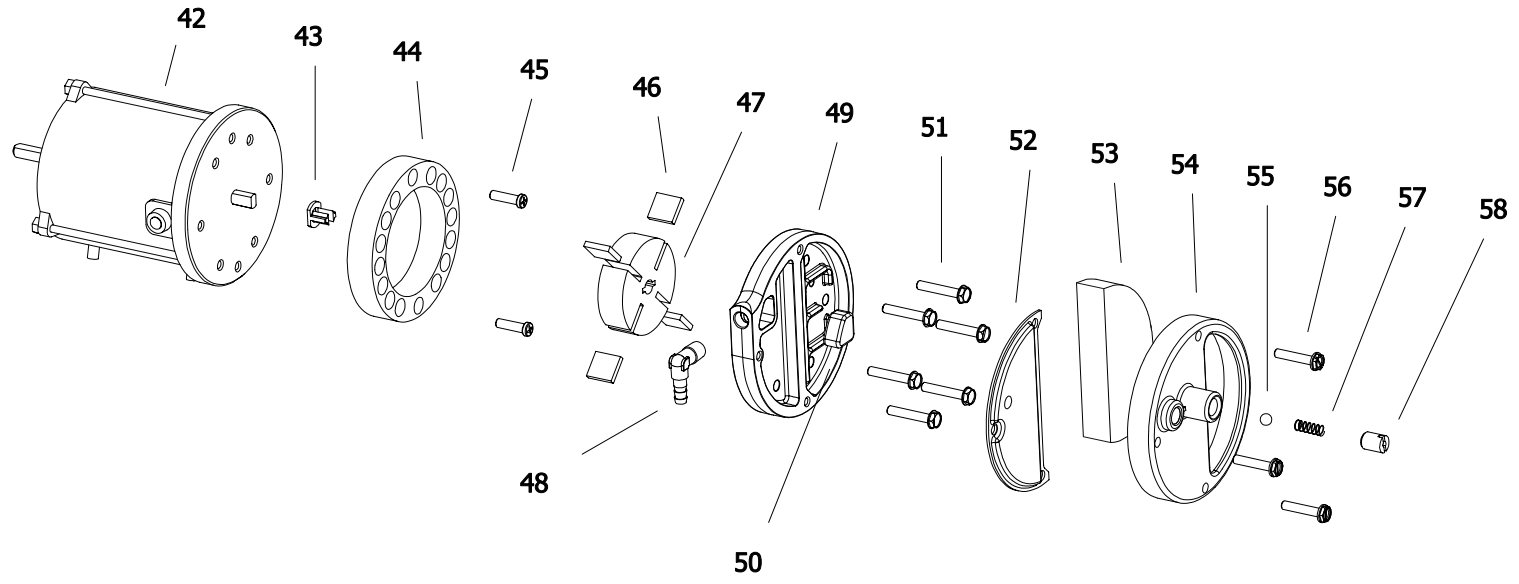

B 35 CEL MODEL 2012

UNIT 2

ILLUSTRATED PARTS BREAKDOWN

A

From Serial Number: 32108431

Rev.A - May 2012

4103.925 WHEEL KIT