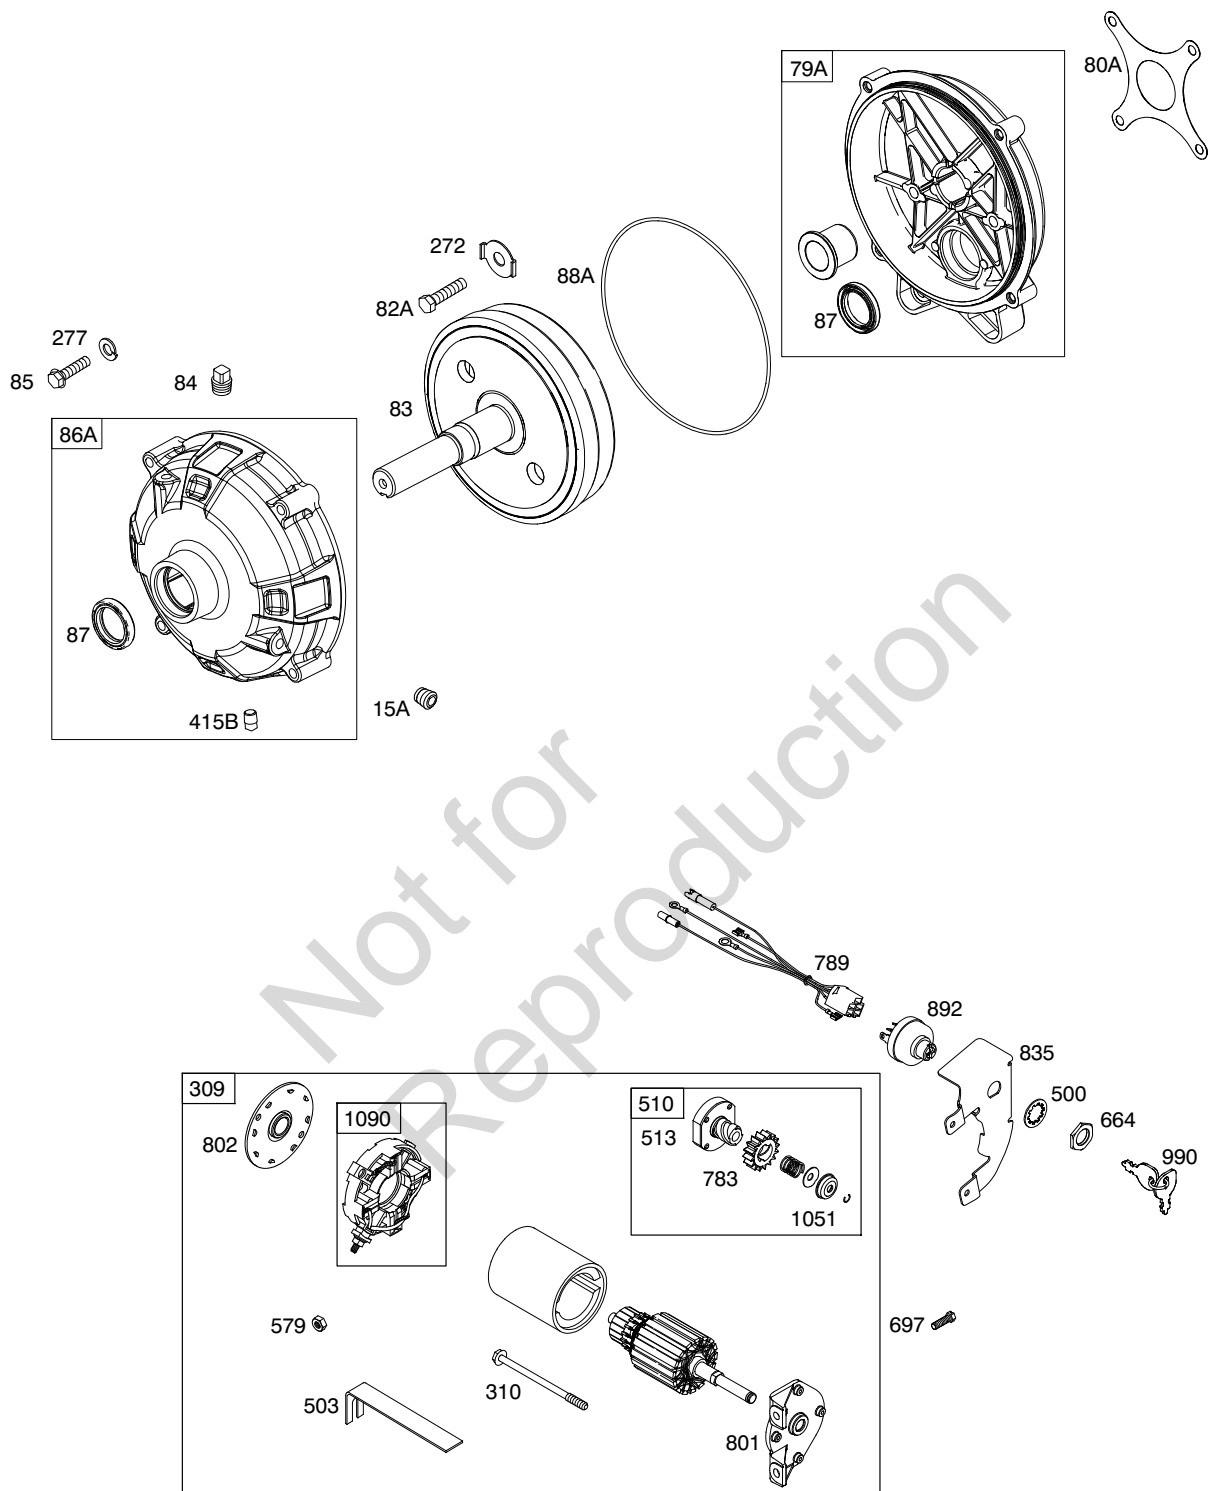

Illustrated Parts List

Model Series

20S200

TYPE NUMBERS
0035 through 1533.

TABLE OF CONTENTS

Air Cleaner	5
Alternator	10
Blower Housing/Shrouds	7
Camshaft	2
Carburetor	4
Controls	8
Crankcase Cover	2
Crankshaft	2
Cylinder	2
Cylinder Head	3
Electric Starter	9
Exhaust System	6
Flywheel	7
Fuel Supply	8
Gasket Set - Engine	3
Gasket Set - Valve	3
Gear Reduction	9
Governor Spring	8
Ignition	10
Kit-Carburetor Overhaul	4
Lubrication	2
Operator's Manual	2
Piston/Rings/Connecting Rod	2
Rewind Starter	7
Valves	3
Warning Label	2

20S200

Illustrations cover a range of engines. Parts shown without corresponding text may not be used on your specific engine.
 10003-4 Assemblies include all parts shown in frames. 03/15/2013

Illustrations cover a range of engines. Parts shown without corresponding text may not be used on your specific engine.
 10003-5 Assemblies include all parts shown in frames. 03/15/2013

Illustrations cover a range of engines. Parts shown without corresponding text may not be used on your specific engine.
 10003-9 Assemblies include all parts shown in frames. 03/15/2013

20S200

DC ONLY	10-16 AMP			
<div data-bbox="154 241 219 273" data-label="Text">474A</div> 	<div data-bbox="341 241 406 273" data-label="Text">474D</div> 			
<div data-bbox="162 483 893 567" data-label="Text"> <p>NOTE: The proper flywheel part number and/or the alternator magnet size will determine the alternator type or output. See repair instruction manual for additional information.</p> </div>				
<div data-bbox="203 619 284 651" data-label="Text">1119</div> 	<div data-bbox="373 619 430 651" data-label="Text">578</div> 	<div data-bbox="552 598 609 630" data-label="Text">526</div> <div data-bbox="552 640 609 672" data-label="Text">501</div> 	<div data-bbox="1242 567 1299 598" data-label="Text">1046</div> 	<div data-bbox="1242 661 1299 693" data-label="Text">347</div> 