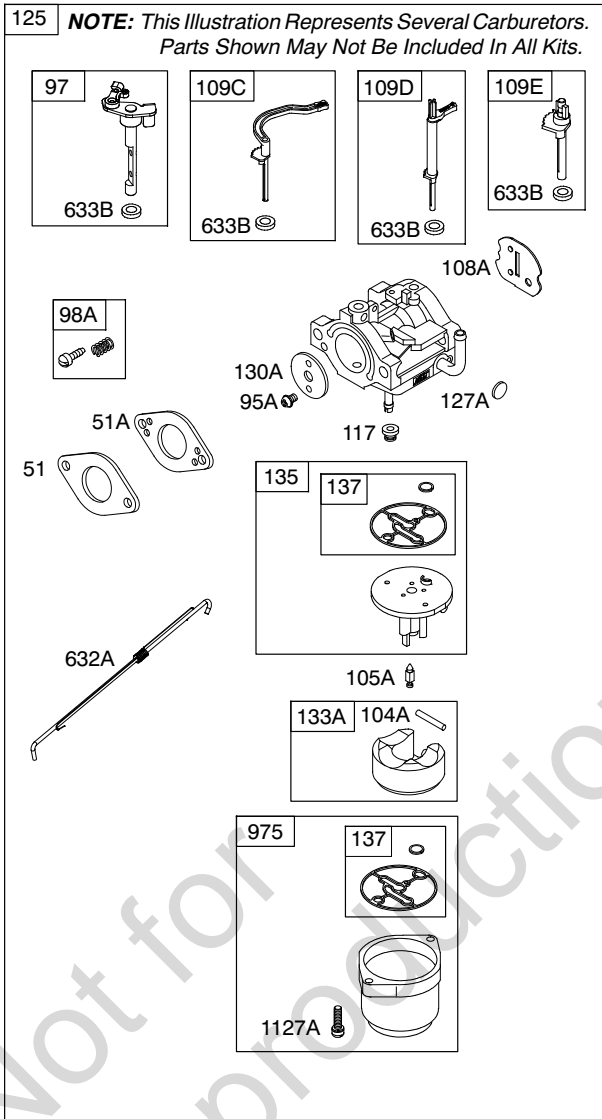

20S200

Illustrations cover a range of engines. Parts shown without corresponding text may not be used on your specific engine.
10003-4 Assemblies include all parts shown in frames. 03/15/2013