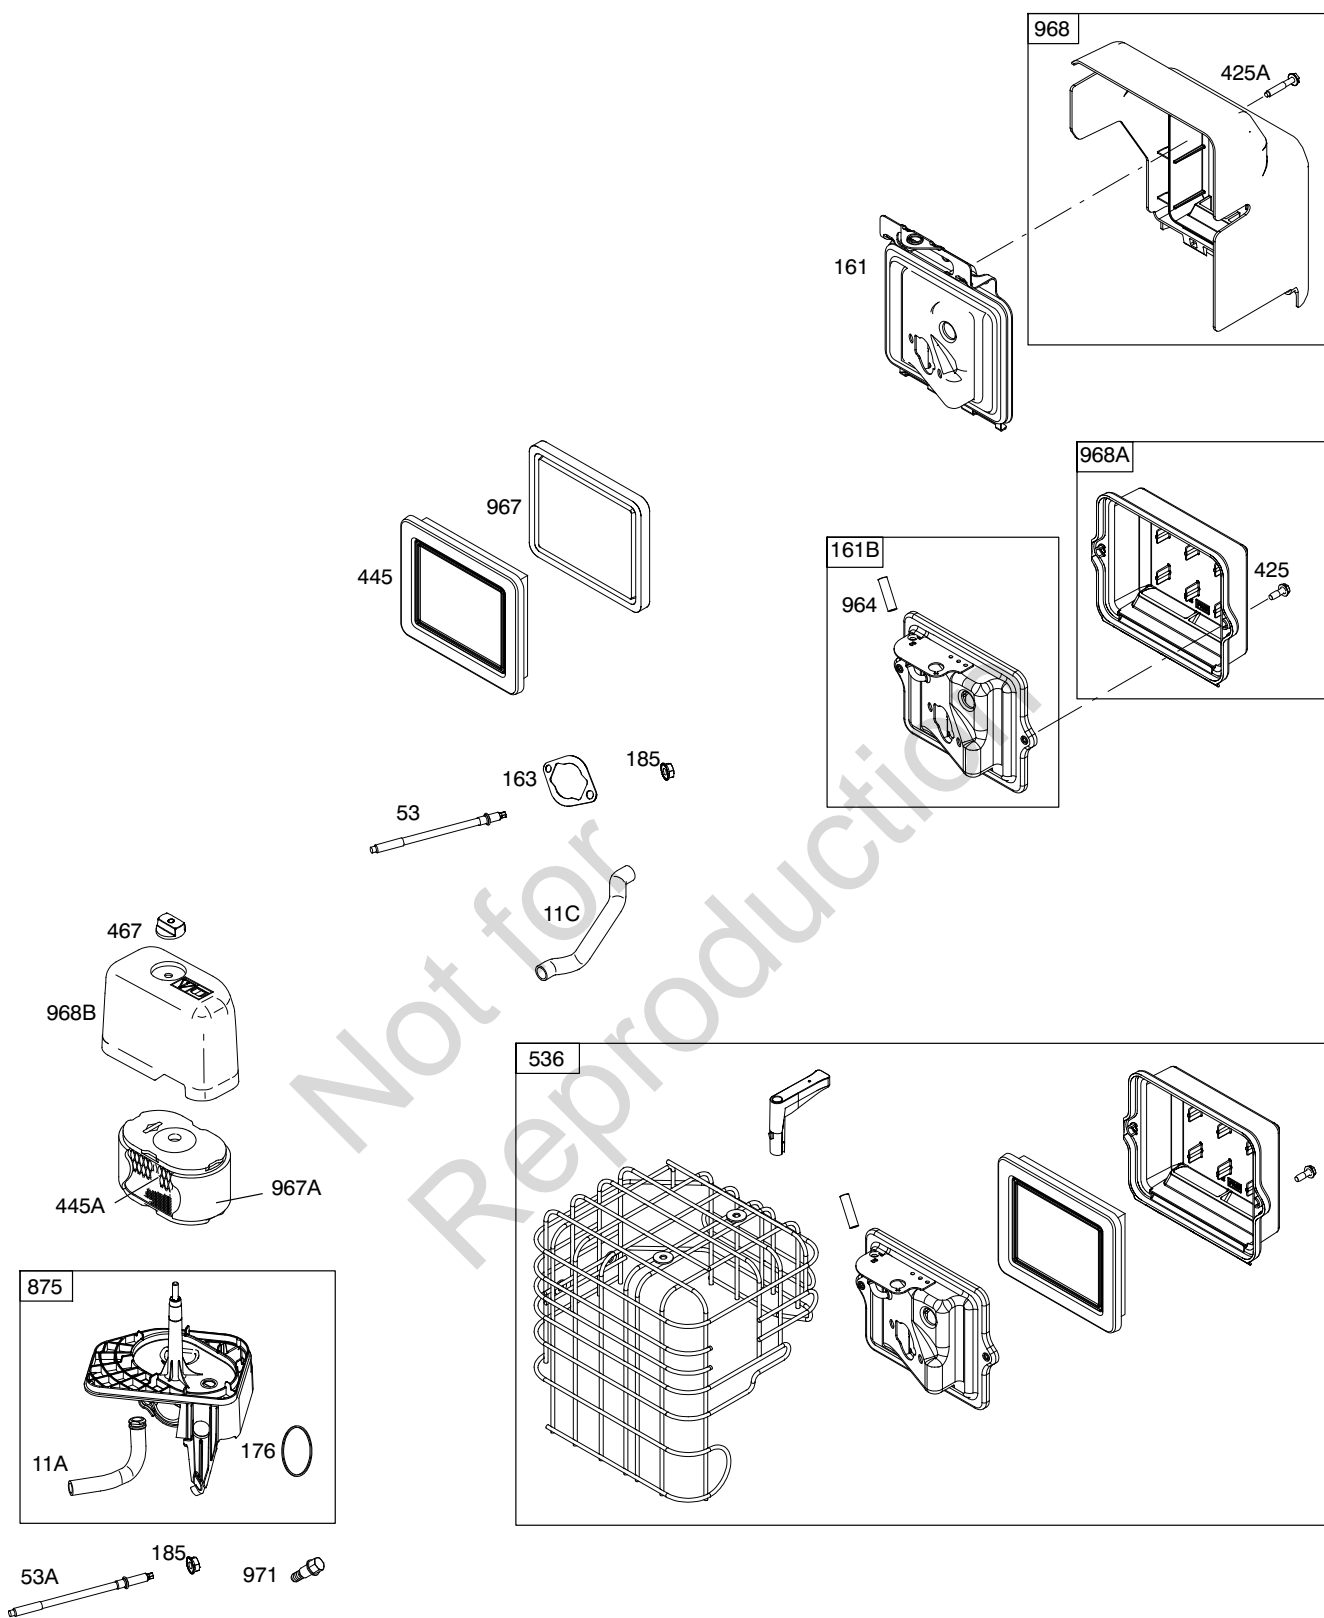

Illustrations cover a range of engines. Parts shown without corresponding text may not be used on your specific engine.
10003-5 Assemblies include all parts shown in frames. 03/15/2013