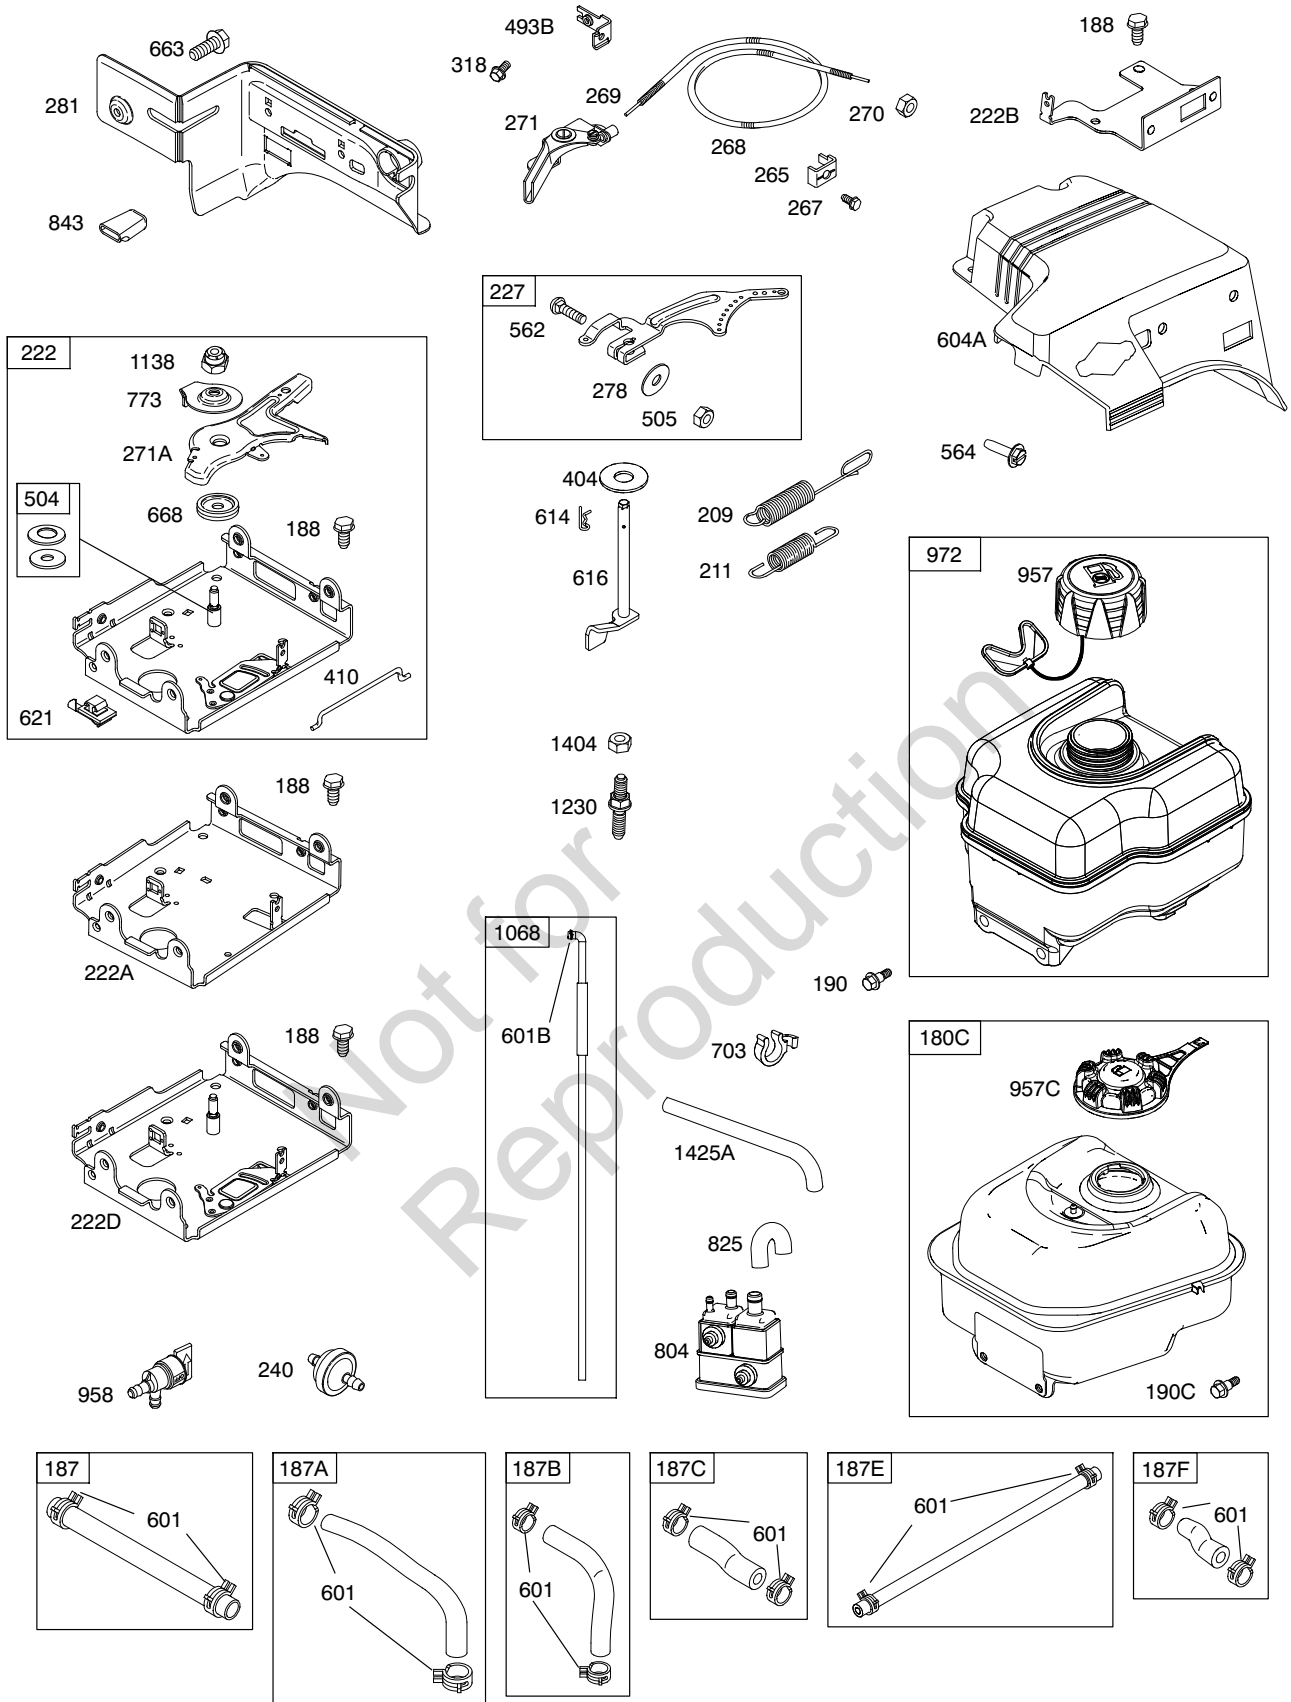

20S200

Illustrations cover a range of engines. Parts shown without corresponding text may not be used on your specific engine.
10003-8 Assemblies include all parts shown in frames. 03/15/2013