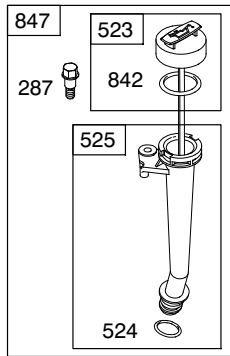

Illustrated Parts List

Model Series

20S200

TYPE NUMBERS
0035 through 1533.

TABLE OF CONTENTS

Air Cleaner	5
Alternator	10
Blower Housing/Shrouds	7
Camshaft	2
Carburetor	4
Controls	8
Crankcase Cover	2
Crankshaft	2
Cylinder	2
Cylinder Head	3
Electric Starter	9
Exhaust System	6
Flywheel	7
Fuel Supply	8
Gasket Set - Engine	3
Gasket Set - Valve	3
Gear Reduction	9
Governor Spring	8
Ignition	10
Kit-Carburetor Overhaul	4
Lubrication	2
Operator's Manual	2
Piston/Rings/Connecting Rod	2
Rewind Starter	7
Valves	3
Warning Label	2

1319 WARNING LABEL

REQUIRED when replacing parts with warning labels affixed.

1319A WARNING LABEL

REQUIRED when replacing parts with warning labels affixed.

1036 EMISSIONS LABEL

1058 OPERATOR'S MANUAL

1330 REPAIR MANUAL

Illustrations cover a range of engines. Parts shown without corresponding text may not be used on your specific engine. 10003-2 Assemblies include all parts shown in frames. 03/15/2013

Illustrations cover a range of engines. Parts shown without corresponding text may not be used on your specific engine.
 10003-3 Assemblies include all parts shown in frames. 03/15/2013