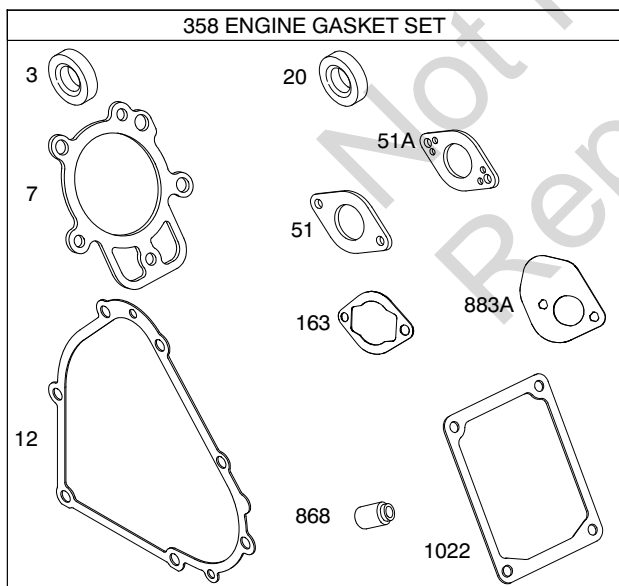

Illustrated Parts List

Model Series

20S200

TYPE NUMBERS
0035 through 1533.

TABLE OF CONTENTS

Air Cleaner	5
Alternator	10
Blower Housing/Shrouds	7
Camshaft	2
Carburetor	4
Controls	8
Crankcase Cover	2
Crankshaft	2
Cylinder	2
Cylinder Head	3
Electric Starter	9
Exhaust System	6
Flywheel	7
Fuel Supply	8
Gasket Set - Engine	3
Gasket Set - Valve	3
Gear Reduction	9
Governor Spring	8
Ignition	10
Kit-Carburetor Overhaul	4
Lubrication	2
Operator's Manual	2
Piston/Rings/Connecting Rod	2
Rewind Starter	7
Valves	3
Warning Label	2

Illustrations cover a range of engines. Parts shown without corresponding text may not be used on your specific engine. 10003-2 Assemblies include all parts shown in frames. 03/15/2013

Illustrations cover a range of engines. Parts shown without corresponding text may not be used on your specific engine.
 10003-3 Assemblies include all parts shown in frames. 03/15/2013

Illustrations cover a range of engines. Parts shown without corresponding text may not be used on your specific engine.
 10003-9 Assemblies include all parts shown in frames. 03/15/2013

20S200

DC ONLY	10-16 AMP			
<div data-bbox="154 241 219 273" data-label="Text">474A</div> 	<div data-bbox="341 241 406 273" data-label="Text">474D</div> 			
<div data-bbox="162 483 893 567" data-label="Text"> <p>NOTE: The proper flywheel part number and/or the alternator magnet size will determine the alternator type or output. See repair instruction manual for additional information.</p> </div>				
<div data-bbox="203 619 284 651" data-label="Text">1119</div> 	<div data-bbox="373 619 430 651" data-label="Text">578</div> 	<div data-bbox="552 598 609 630" data-label="Text">526</div> <div data-bbox="552 640 609 672" data-label="Text">501</div> 	<div data-bbox="1242 567 1299 598" data-label="Text">1046</div> 	<div data-bbox="1242 661 1299 693" data-label="Text">347</div> 