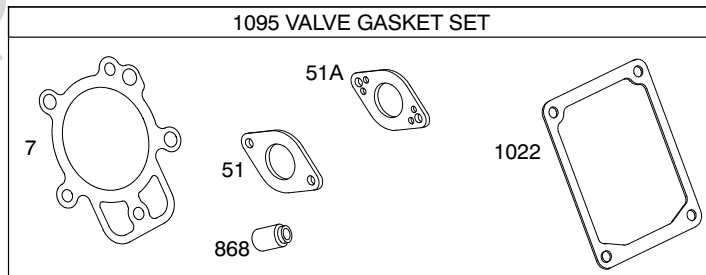

Illustrated Parts List

Model Series

20S200

TYPE NUMBERS
0035 through 1533.

TABLE OF CONTENTS

Air Cleaner	5
Alternator	10
Blower Housing/Shrouds	7
Camshaft	2
Carburetor	4
Controls	8
Crankcase Cover	2
Crankshaft	2
Cylinder	2
Cylinder Head	3
Electric Starter	9
Exhaust System	6
Flywheel	7
Fuel Supply	8
Gasket Set - Engine	3
Gasket Set - Valve	3
Gear Reduction	9
Governor Spring	8
Ignition	10
Kit-Carburetor Overhaul	4
Lubrication	2
Operator's Manual	2
Piston/Rings/Connecting Rod	2
Rewind Starter	7
Valves	3
Warning Label	2

Illustrations cover a range of engines. Parts shown without corresponding text may not be used on your specific engine. 10003-2 Assemblies include all parts shown in frames. 03/15/2013

Illustrations cover a range of engines. Parts shown without corresponding text may not be used on your specific engine.
 10003-3 Assemblies include all parts shown in frames. 03/15/2013