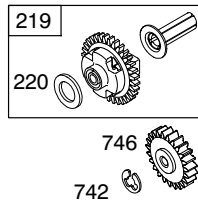

Illustrated Parts List

Model Series

20S200

TYPE NUMBERS
0035 through 1533.

TABLE OF CONTENTS

Air Cleaner	5
Alternator	10
Blower Housing/Shrouds	7
Camshaft	2
Carburetor	4
Controls	8
Crankcase Cover	2
Crankshaft	2
Cylinder	2
Cylinder Head	3
Electric Starter	9
Exhaust System	6
Flywheel	7
Fuel Supply	8
Gasket Set - Engine	3
Gasket Set - Valve	3
Gear Reduction	9
Governor Spring	8
Ignition	10
Kit-Carburetor Overhaul	4
Lubrication	2
Operator's Manual	2
Piston/Rings/Connecting Rod	2
Rewind Starter	7
Valves	3
Warning Label	2

1319 WARNING LABEL

REQUIRED when replacing parts with warning labels affixed.

1319A WARNING LABEL

REQUIRED when replacing parts with warning labels affixed.

1036 EMISSIONS LABEL

1058 OPERATOR'S MANUAL

1330 REPAIR MANUAL

Illustrations cover a range of engines. Parts shown without corresponding text may not be used on your specific engine. 10003-2 Assemblies include all parts shown in frames. 03/15/2013

Illustrations cover a range of engines. Parts shown without corresponding text may not be used on your specific engine.
 10003-3 Assemblies include all parts shown in frames. 03/15/2013