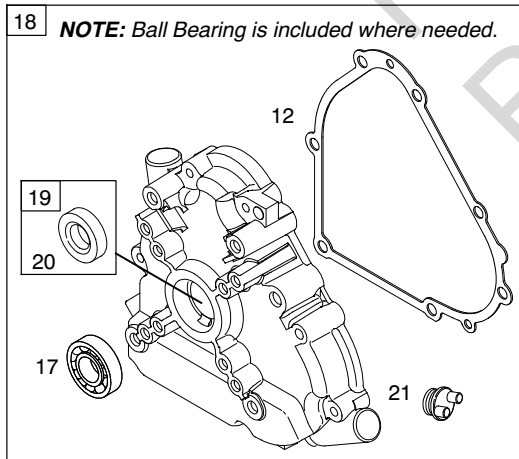

Illustrated Parts List

Model Series

20S200

TYPE NUMBERS
0035 through 1533.

TABLE OF CONTENTS

Air Cleaner	5
Alternator	10
Blower Housing/Shrouds	7
Camshaft	2
Carburetor	4
Controls	8
Crankcase Cover	2
Crankshaft	2
Cylinder	2
Cylinder Head	3
Electric Starter	9
Exhaust System	6
Flywheel	7
Fuel Supply	8
Gasket Set - Engine	3
Gasket Set - Valve	3
Gear Reduction	9
Governor Spring	8
Ignition	10
Kit-Carburetor Overhaul	4
Lubrication	2
Operator's Manual	2
Piston/Rings/Connecting Rod	2
Rewind Starter	7
Valves	3
Warning Label	2

1319 WARNING LABEL

REQUIRED when replacing parts with warning labels affixed.

1319A WARNING LABEL

REQUIRED when replacing parts with warning labels affixed.

1036 EMISSIONS LABEL

1058 OPERATOR'S MANUAL

1330 REPAIR MANUAL

Illustrations cover a range of engines. Parts shown without corresponding text may not be used on your specific engine. 10003-2 Assemblies include all parts shown in frames. 03/15/2013

Illustrations cover a range of engines. Parts shown without corresponding text may not be used on your specific engine.
 10003-3 Assemblies include all parts shown in frames. 03/15/2013