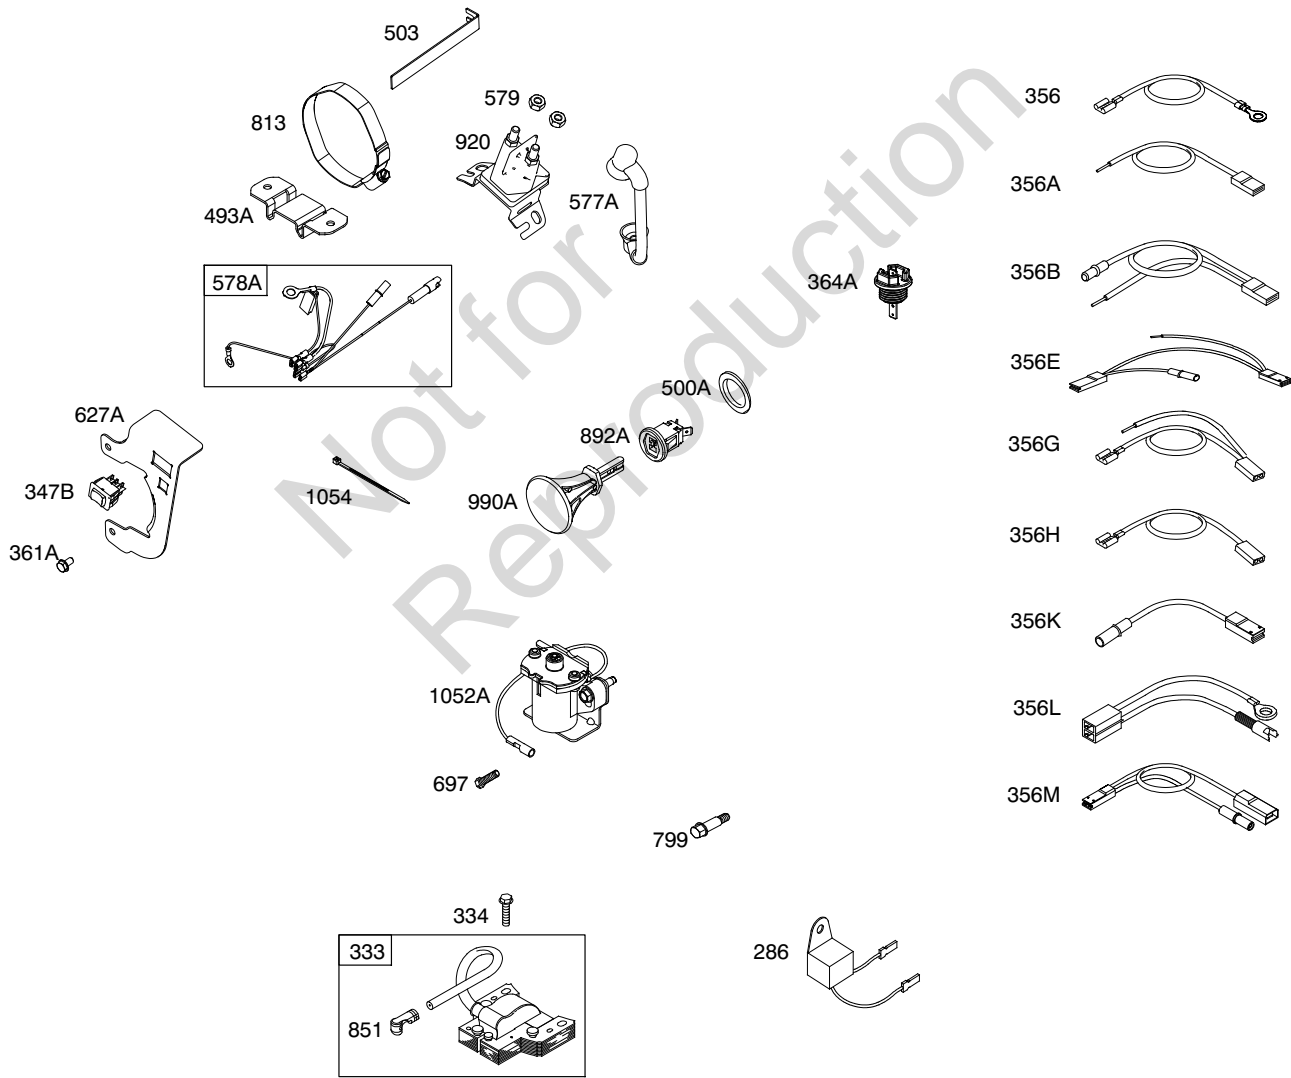

Illustrated Parts List

Model Series

20S200

TYPE NUMBERS
0035 through 1533.

TABLE OF CONTENTS

Air Cleaner	5
Alternator	10
Blower Housing/Shrouds	7
Camshaft	2
Carburetor	4
Controls	8
Crankcase Cover	2
Crankshaft	2
Cylinder	2
Cylinder Head	3
Electric Starter	9
Exhaust System	6
Flywheel	7
Fuel Supply	8
Gasket Set - Engine	3
Gasket Set - Valve	3
Gear Reduction	9
Governor Spring	8
Ignition	10
Kit-Carburetor Overhaul	4
Lubrication	2
Operator's Manual	2
Piston/Rings/Connecting Rod	2
Rewind Starter	7
Valves	3
Warning Label	2

Illustrations cover a range of engines. Parts shown without corresponding text may not be used on your specific engine.
10003-7 Assemblies include all parts shown in frames. 03/15/2013

20S200

Illustrations cover a range of engines. Parts shown without corresponding text may not be used on your specific engine.
 10003-8 Assemblies include all parts shown in frames. 03/15/2013

Illustrations cover a range of engines. Parts shown without corresponding text may not be used on your specific engine.
 10003-9 Assemblies include all parts shown in frames. 03/15/2013

20S200

DC ONLY	10-16 AMP			
<div data-bbox="154 241 219 273" data-label="Text">474A</div> 	<div data-bbox="341 241 406 273" data-label="Text">474D</div> 			
<div data-bbox="162 483 893 567" data-label="Text"> <p>NOTE: The proper flywheel part number and/or the alternator magnet size will determine the alternator type or output. See repair instruction manual for additional information.</p> </div>				
<div data-bbox="203 619 284 651" data-label="Text">1119</div> 	<div data-bbox="373 619 430 651" data-label="Text">578</div> 	<div data-bbox="552 598 609 630" data-label="Text">526</div> <div data-bbox="552 640 609 672" data-label="Text">501</div> 	<div data-bbox="1242 567 1299 598" data-label="Text">1046</div> 	<div data-bbox="1242 661 1299 693" data-label="Text">347</div> 