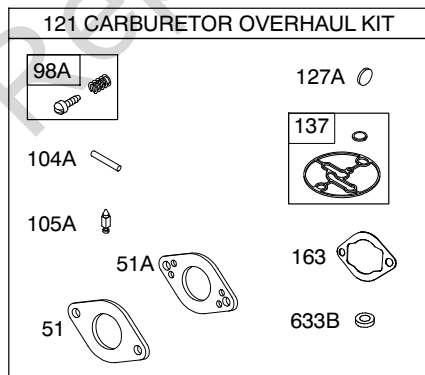

20S200

Illustrations cover a range of engines. Parts shown without corresponding text may not be used on your specific engine.
10003-4 Assemblies include all parts shown in frames. 03/15/2013