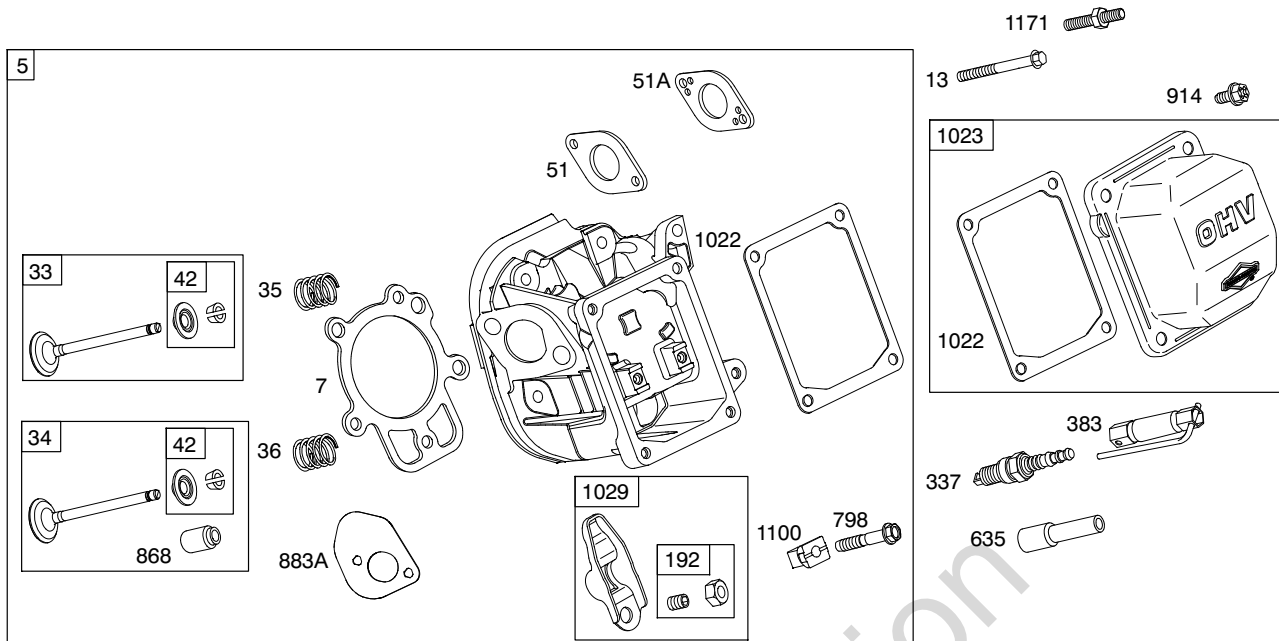

Illustrated Parts List

Model Series

20S200

TYPE NUMBERS
0035 through 1533.

TABLE OF CONTENTS

Air Cleaner	5
Alternator	10
Blower Housing/Shrouds	7
Camshaft	2
Carburetor	4
Controls	8
Crankcase Cover	2
Crankshaft	2
Cylinder	2
Cylinder Head	3
Electric Starter	9
Exhaust System	6
Flywheel	7
Fuel Supply	8
Gasket Set - Engine	3
Gasket Set - Valve	3
Gear Reduction	9
Governor Spring	8
Ignition	10
Kit-Carburetor Overhaul	4
Lubrication	2
Operator's Manual	2
Piston/Rings/Connecting Rod	2
Rewind Starter	7
Valves	3
Warning Label	2

1319 WARNING LABEL

REQUIRED when replacing parts with warning labels affixed.

1319A WARNING LABEL

REQUIRED when replacing parts with warning labels affixed.

1036 EMISSIONS LABEL

1058 OPERATOR'S MANUAL

1330 REPAIR MANUAL

Illustrations cover a range of engines. Parts shown without corresponding text may not be used on your specific engine. 10003-2 Assemblies include all parts shown in frames. 03/15/2013

Illustrations cover a range of engines. Parts shown without corresponding text may not be used on your specific engine.
 10003-3 Assemblies include all parts shown in frames. 03/15/2013