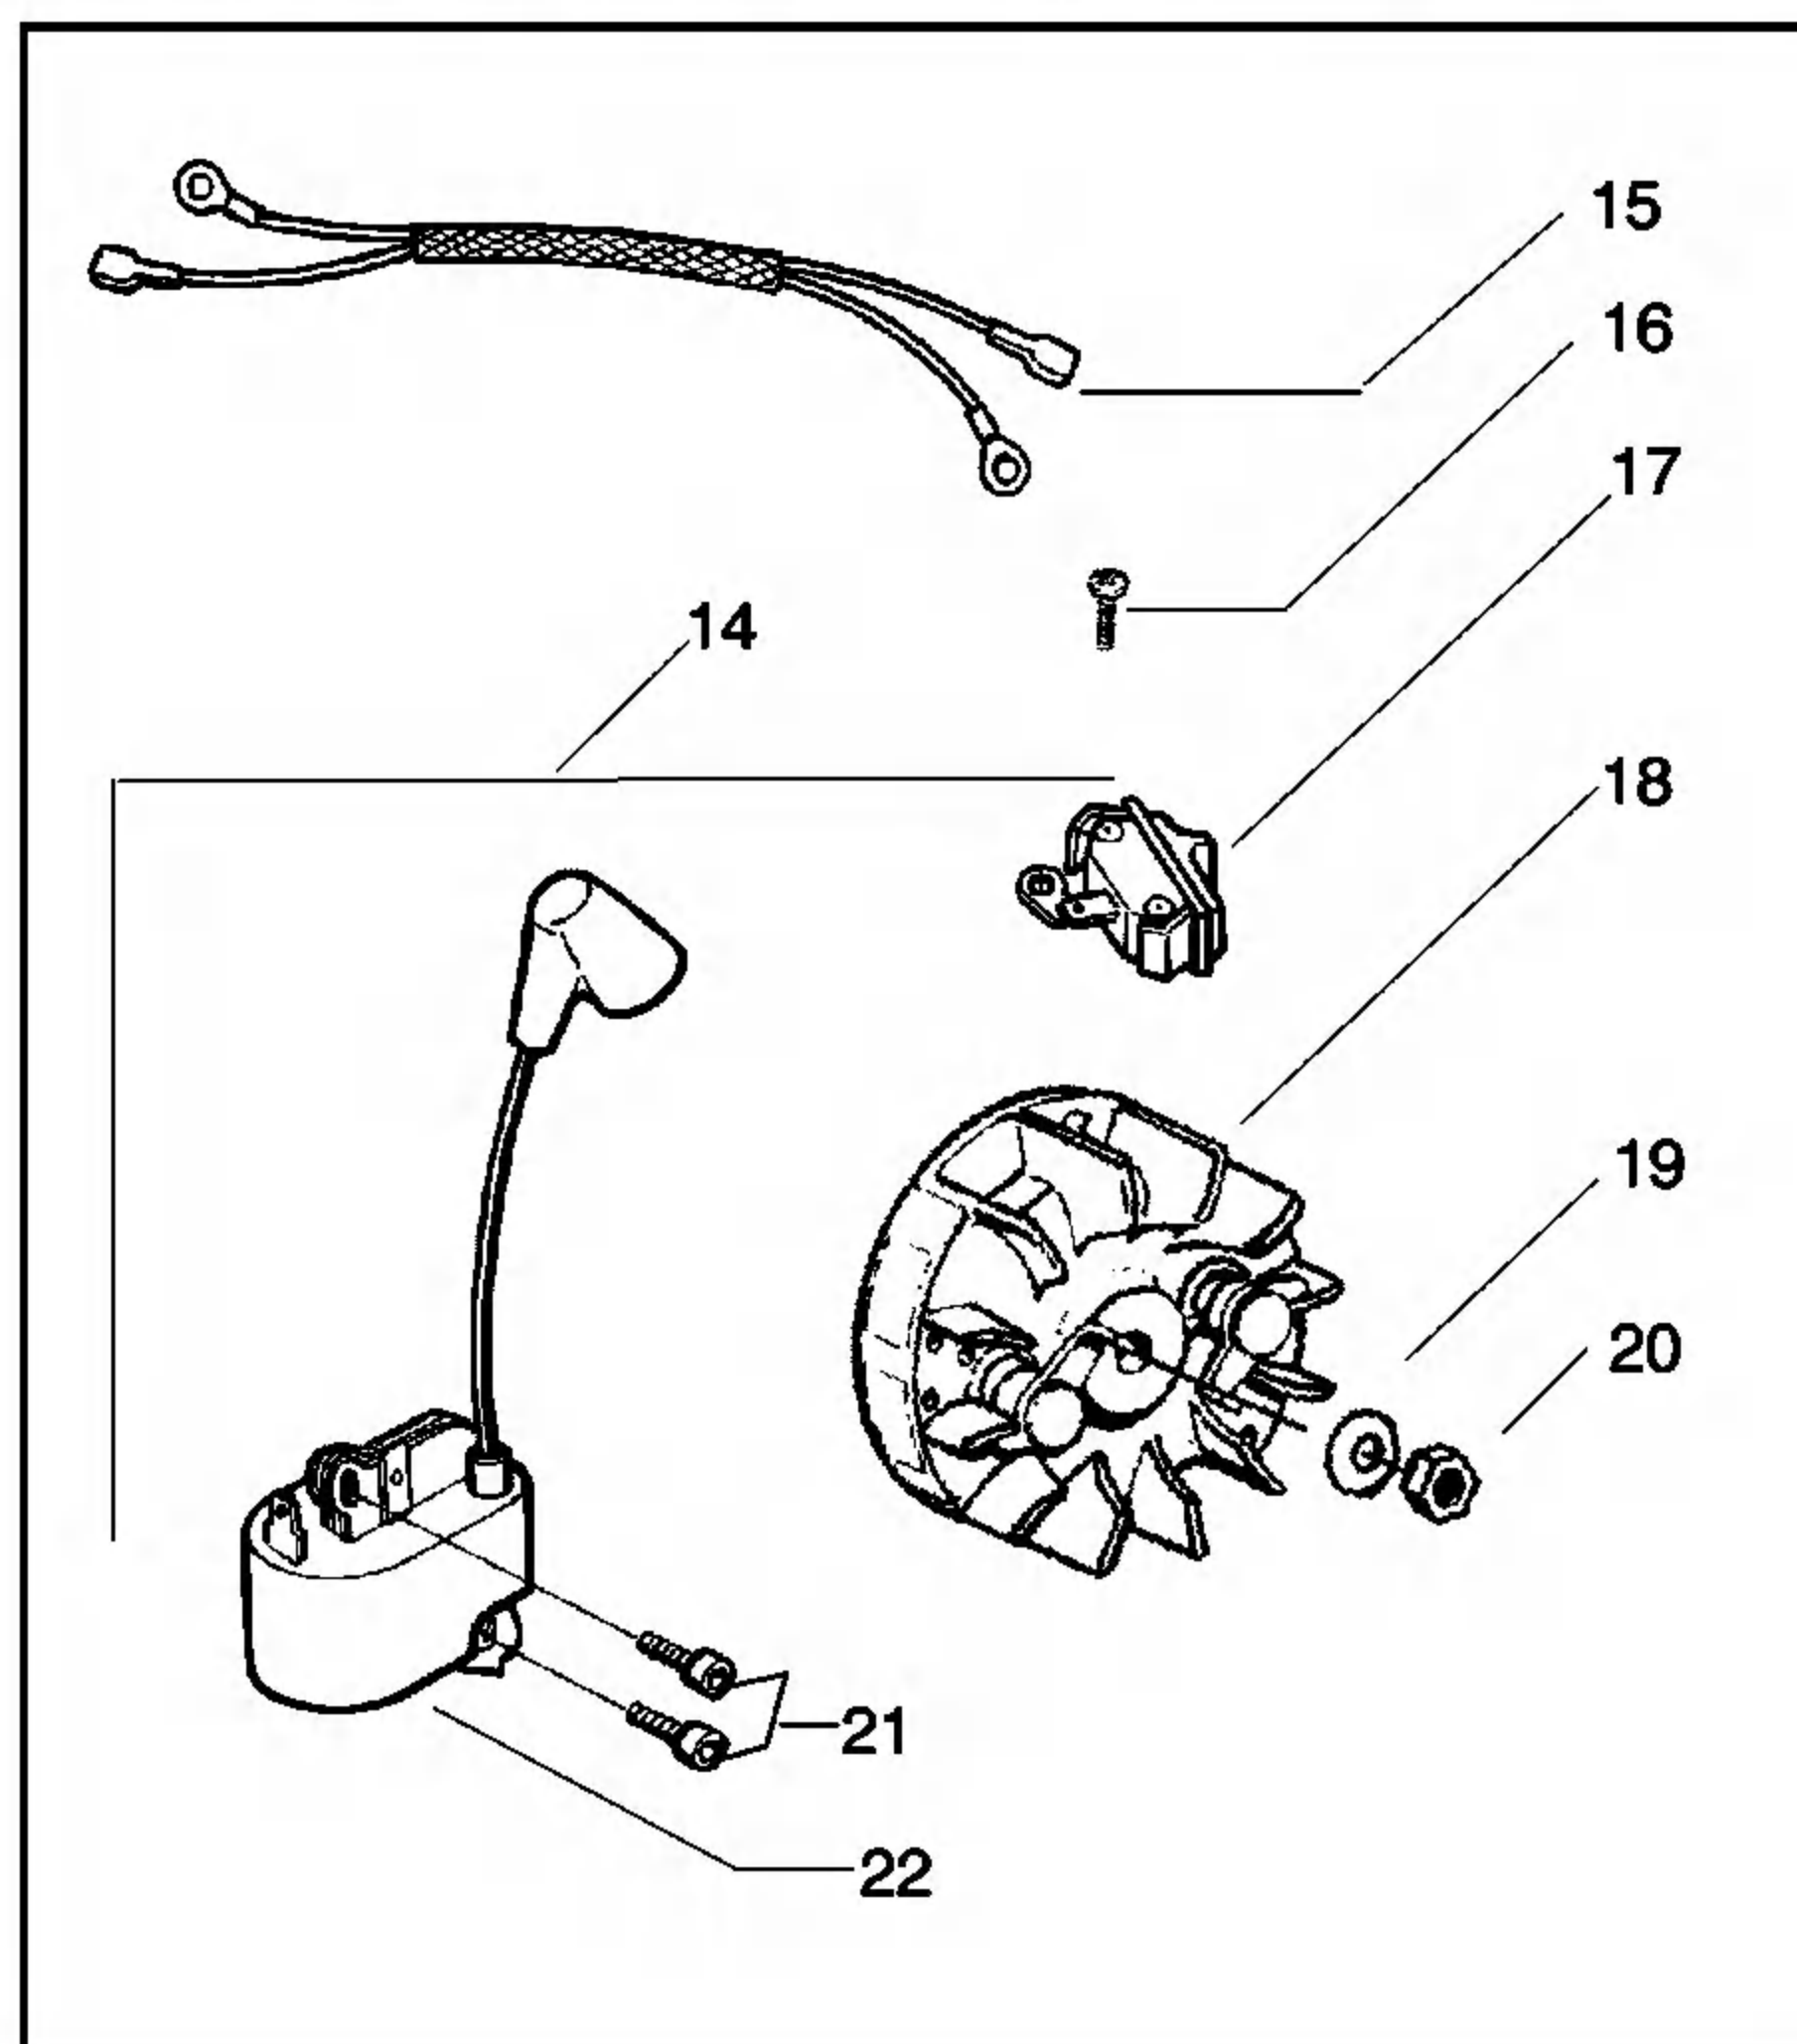

PARTS LIST NO. 530165405		Husqvarna® PARTS LIST	CHAIN SAW MODEL(s) 137 Export
DATE 09/18/06	Replaces 530165405 - 05/19/06		Note: Illustration may differ from actual model due to design changes

A

Kit - Carburetor Assembly No. 530071987 - Zama W-29

✓ = NEW PART NUMBER FOR THIS IPL

● = THESE PARTS ARE ILLUSTRATED FOR CLARITY. ORDER COMPLETE ASSEMBLY.

PARTS LIST NO. 530165405		Husqvarna® PARTS LIST	CHAIN SAW MODEL(s) 137 Export
DATE 09/18/06	Replaces 530165405 - 05/19/06		NOTE: Illustration may differ from actual model due to design changes

PARTS LIST NO.

530165405

Husqvarna® PARTS LIST

CHAIN SAW MODEL(s)

137 Export

DATE

09/18/06

Replaces

✓ = NEW PART NUMBER FOR THIS IPL ★ = REFER TO THE SERVICE REFERENCE INDICATED FOR MORE INFORMATION. (LOCATED AT END OF IPL)
● = THESE PARTS ARE ILLUSTRATED FOR CLARITY. ORDER COMPLETE ASSEMBLY.