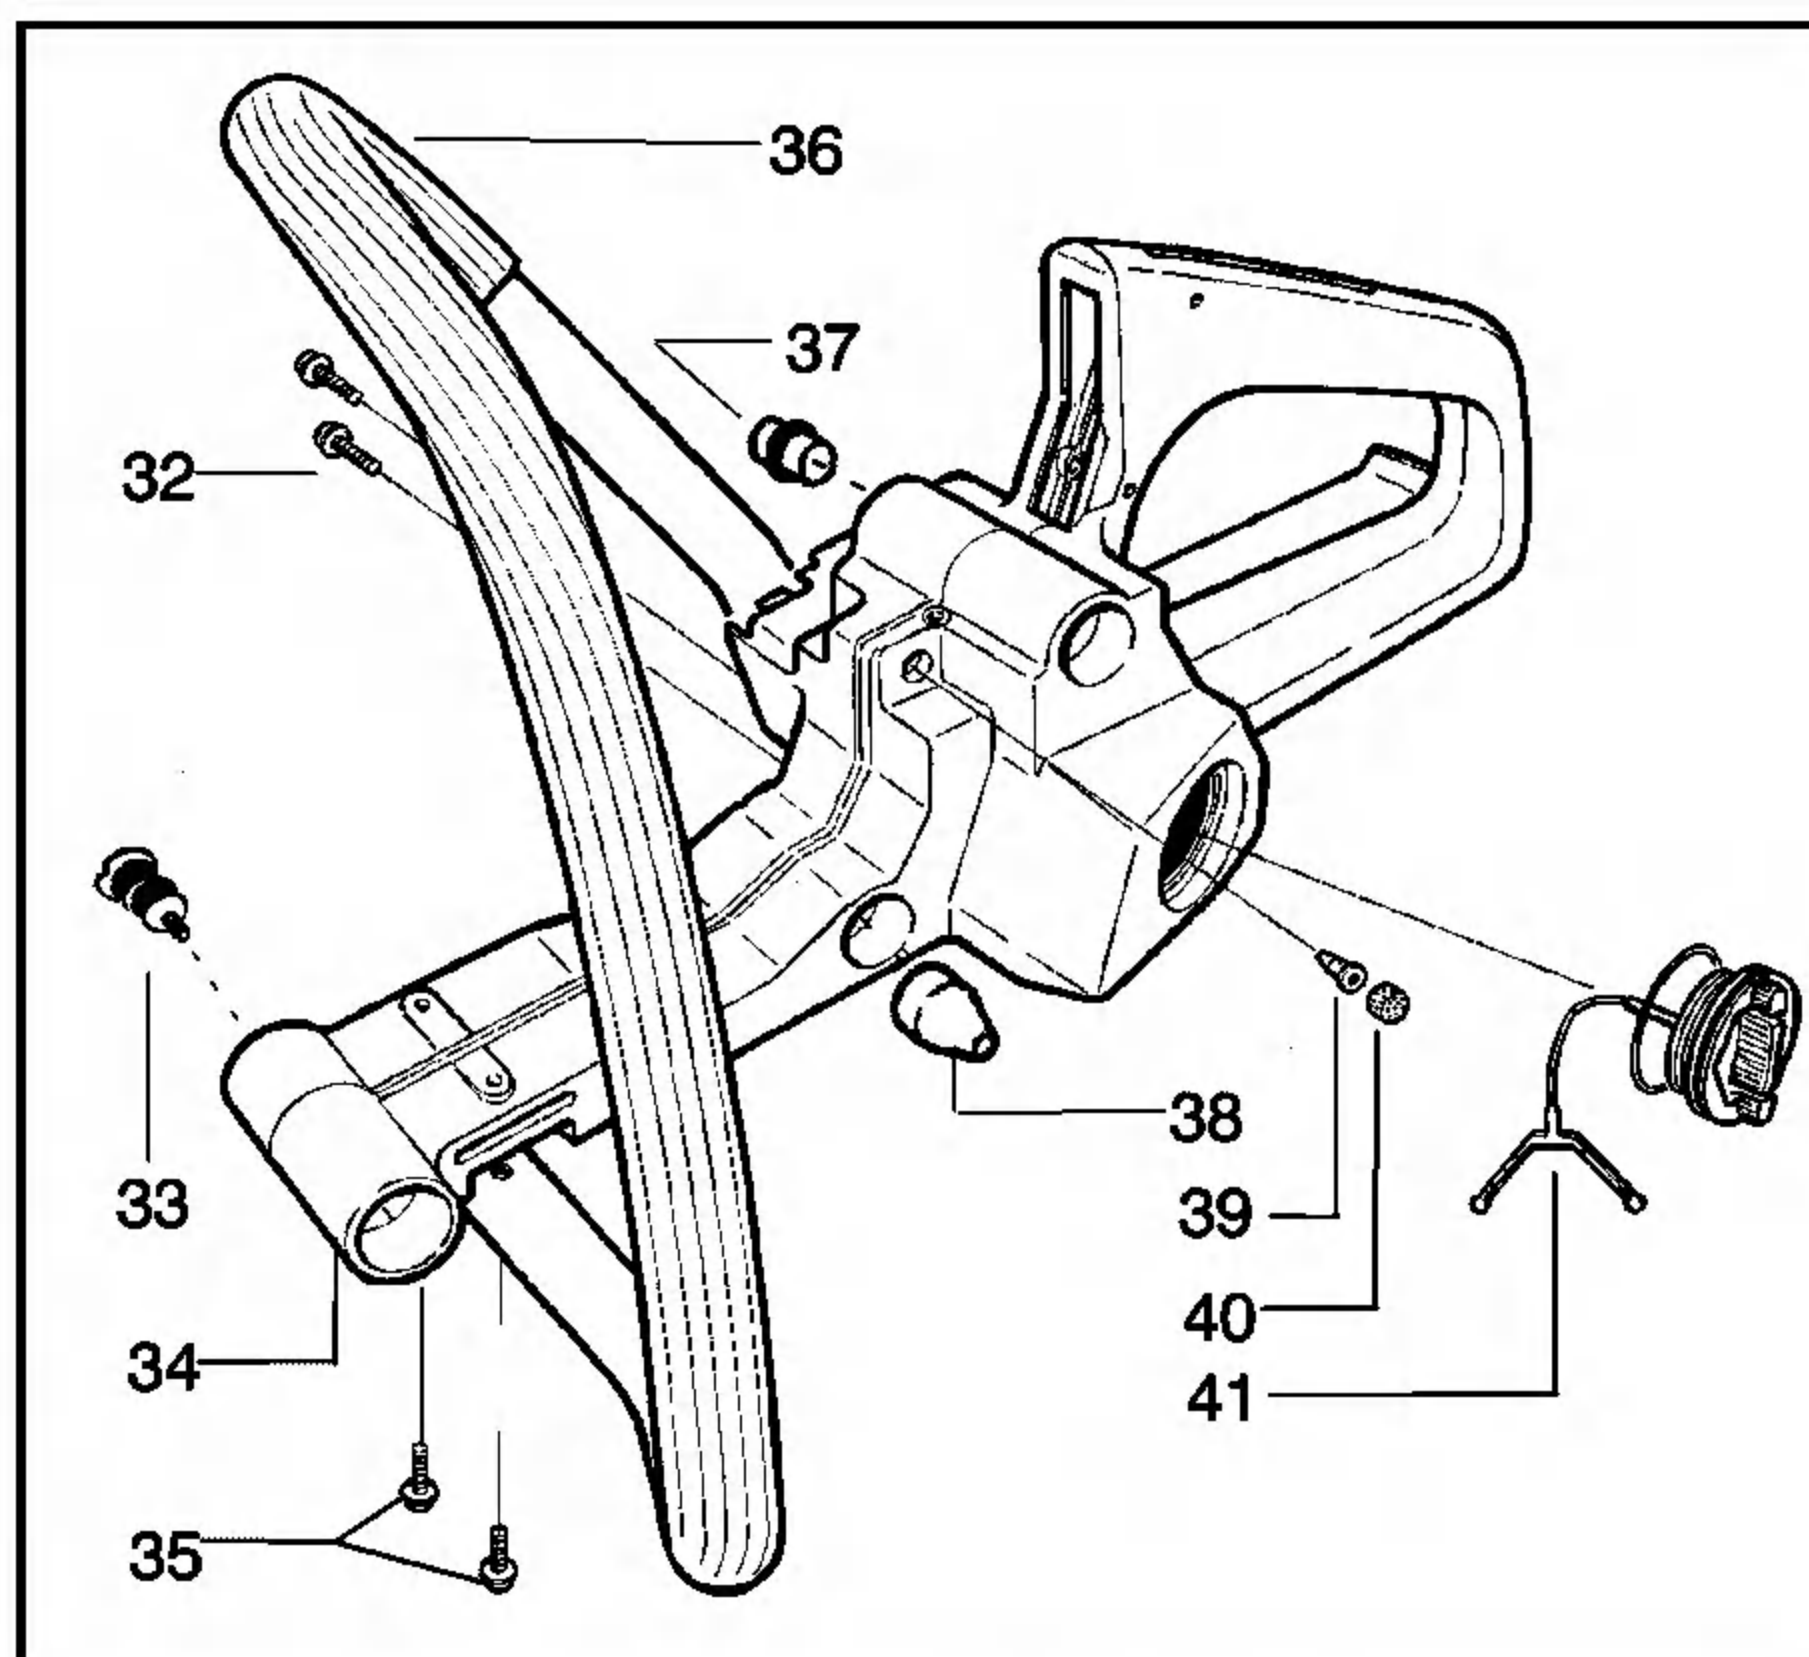

PARTS LIST NO. 530165405		Husqvarna® PARTS LIST	CHAIN SAW MODEL(s) 137 Export
DATE 09/18/06	Replaces 530165405 - 05/19/06		Note: Illustration may differ from actual model due to design changes

A

Kit - Carburetor Assembly No. 530071987 - Zama W-29

✓ = NEW PART NUMBER FOR THIS IPL

● = THESE PARTS ARE ILLUSTRATED FOR CLARITY. ORDER COMPLETE ASSEMBLY.

PARTS LIST NO. 530165405		Husqvarna® PARTS LIST	CHAIN SAW MODEL(s) 137 Export
DATE 09/18/06	Replaces 530165405 - 05/19/06		NOTE: Illustration may differ from actual model due to design changes

PARTS LIST NO.

530165405

Husqvarna® PARTS LIST

CHAIN SAW MODEL(s)

137 Export

DATE

09/18/06

Replaces

✓ = NEW PART NUMBER FOR THIS IPL ★ = REFER TO THE SERVICE REFERENCE INDICATED FOR MORE INFORMATION. (LOCATED AT END OF IPL)
● = THESE PARTS ARE ILLUSTRATED FOR CLARITY. ORDER COMPLETE ASSEMBLY.