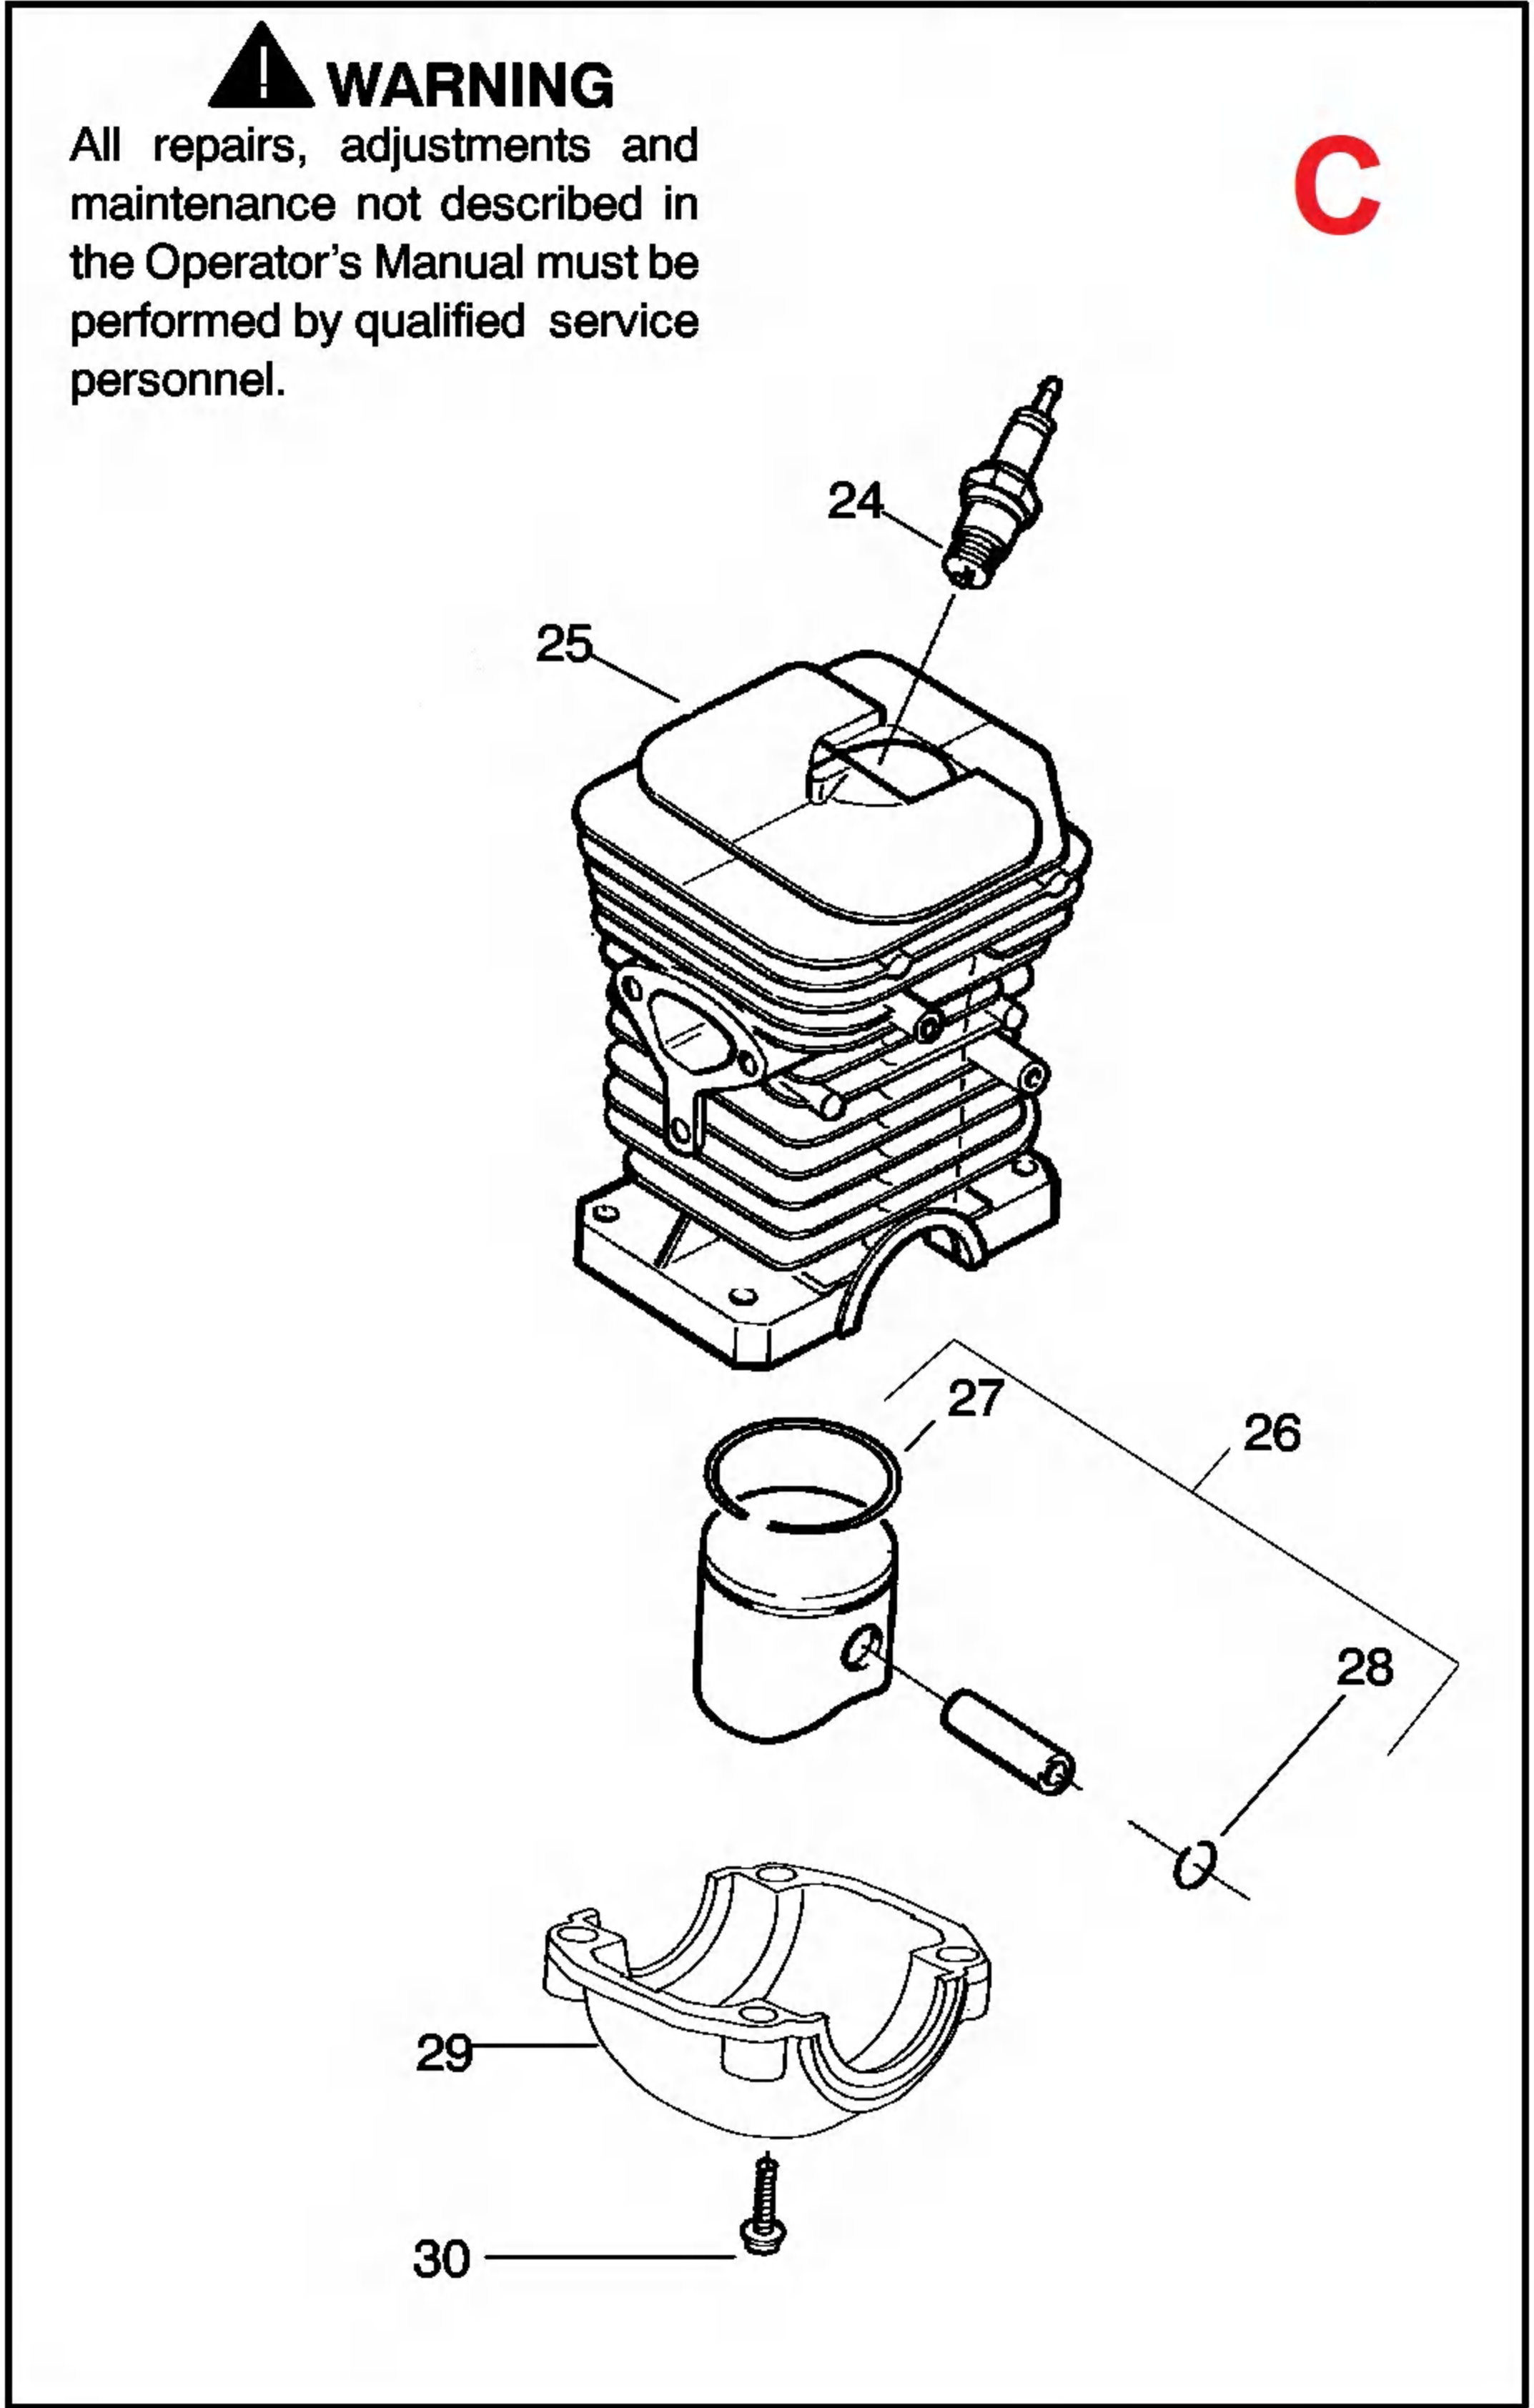

PARTS LIST NO. 530165405		Husqvarna® PARTS LIST	CHAIN SAW MODEL(s) 137 Export
DATE 09/18/06	Replaces 530165405 - 05/19/06		Note: Illustration may differ from actual model due to design changes

A

Kit - Carburetor Assembly No. 530071987 - Zama W-29

✓ = NEW PART NUMBER FOR THIS IPL

● = THESE PARTS ARE ILLUSTRATED FOR CLARITY. ORDER COMPLETE ASSEMBLY.

PARTS LIST NO. 530165405		Husqvarna® PARTS LIST	CHAIN SAW MODEL(s) 137 Export
DATE 09/18/06	Replaces 530165405 - 05/19/06		NOTE: Illustration may differ from actual model due to design changes

PARTS LIST NO.

530165405

Husqvarna® PARTS LIST

CHAIN SAW MODEL(s)

137 Export

DATE

09/18/06

Replaces