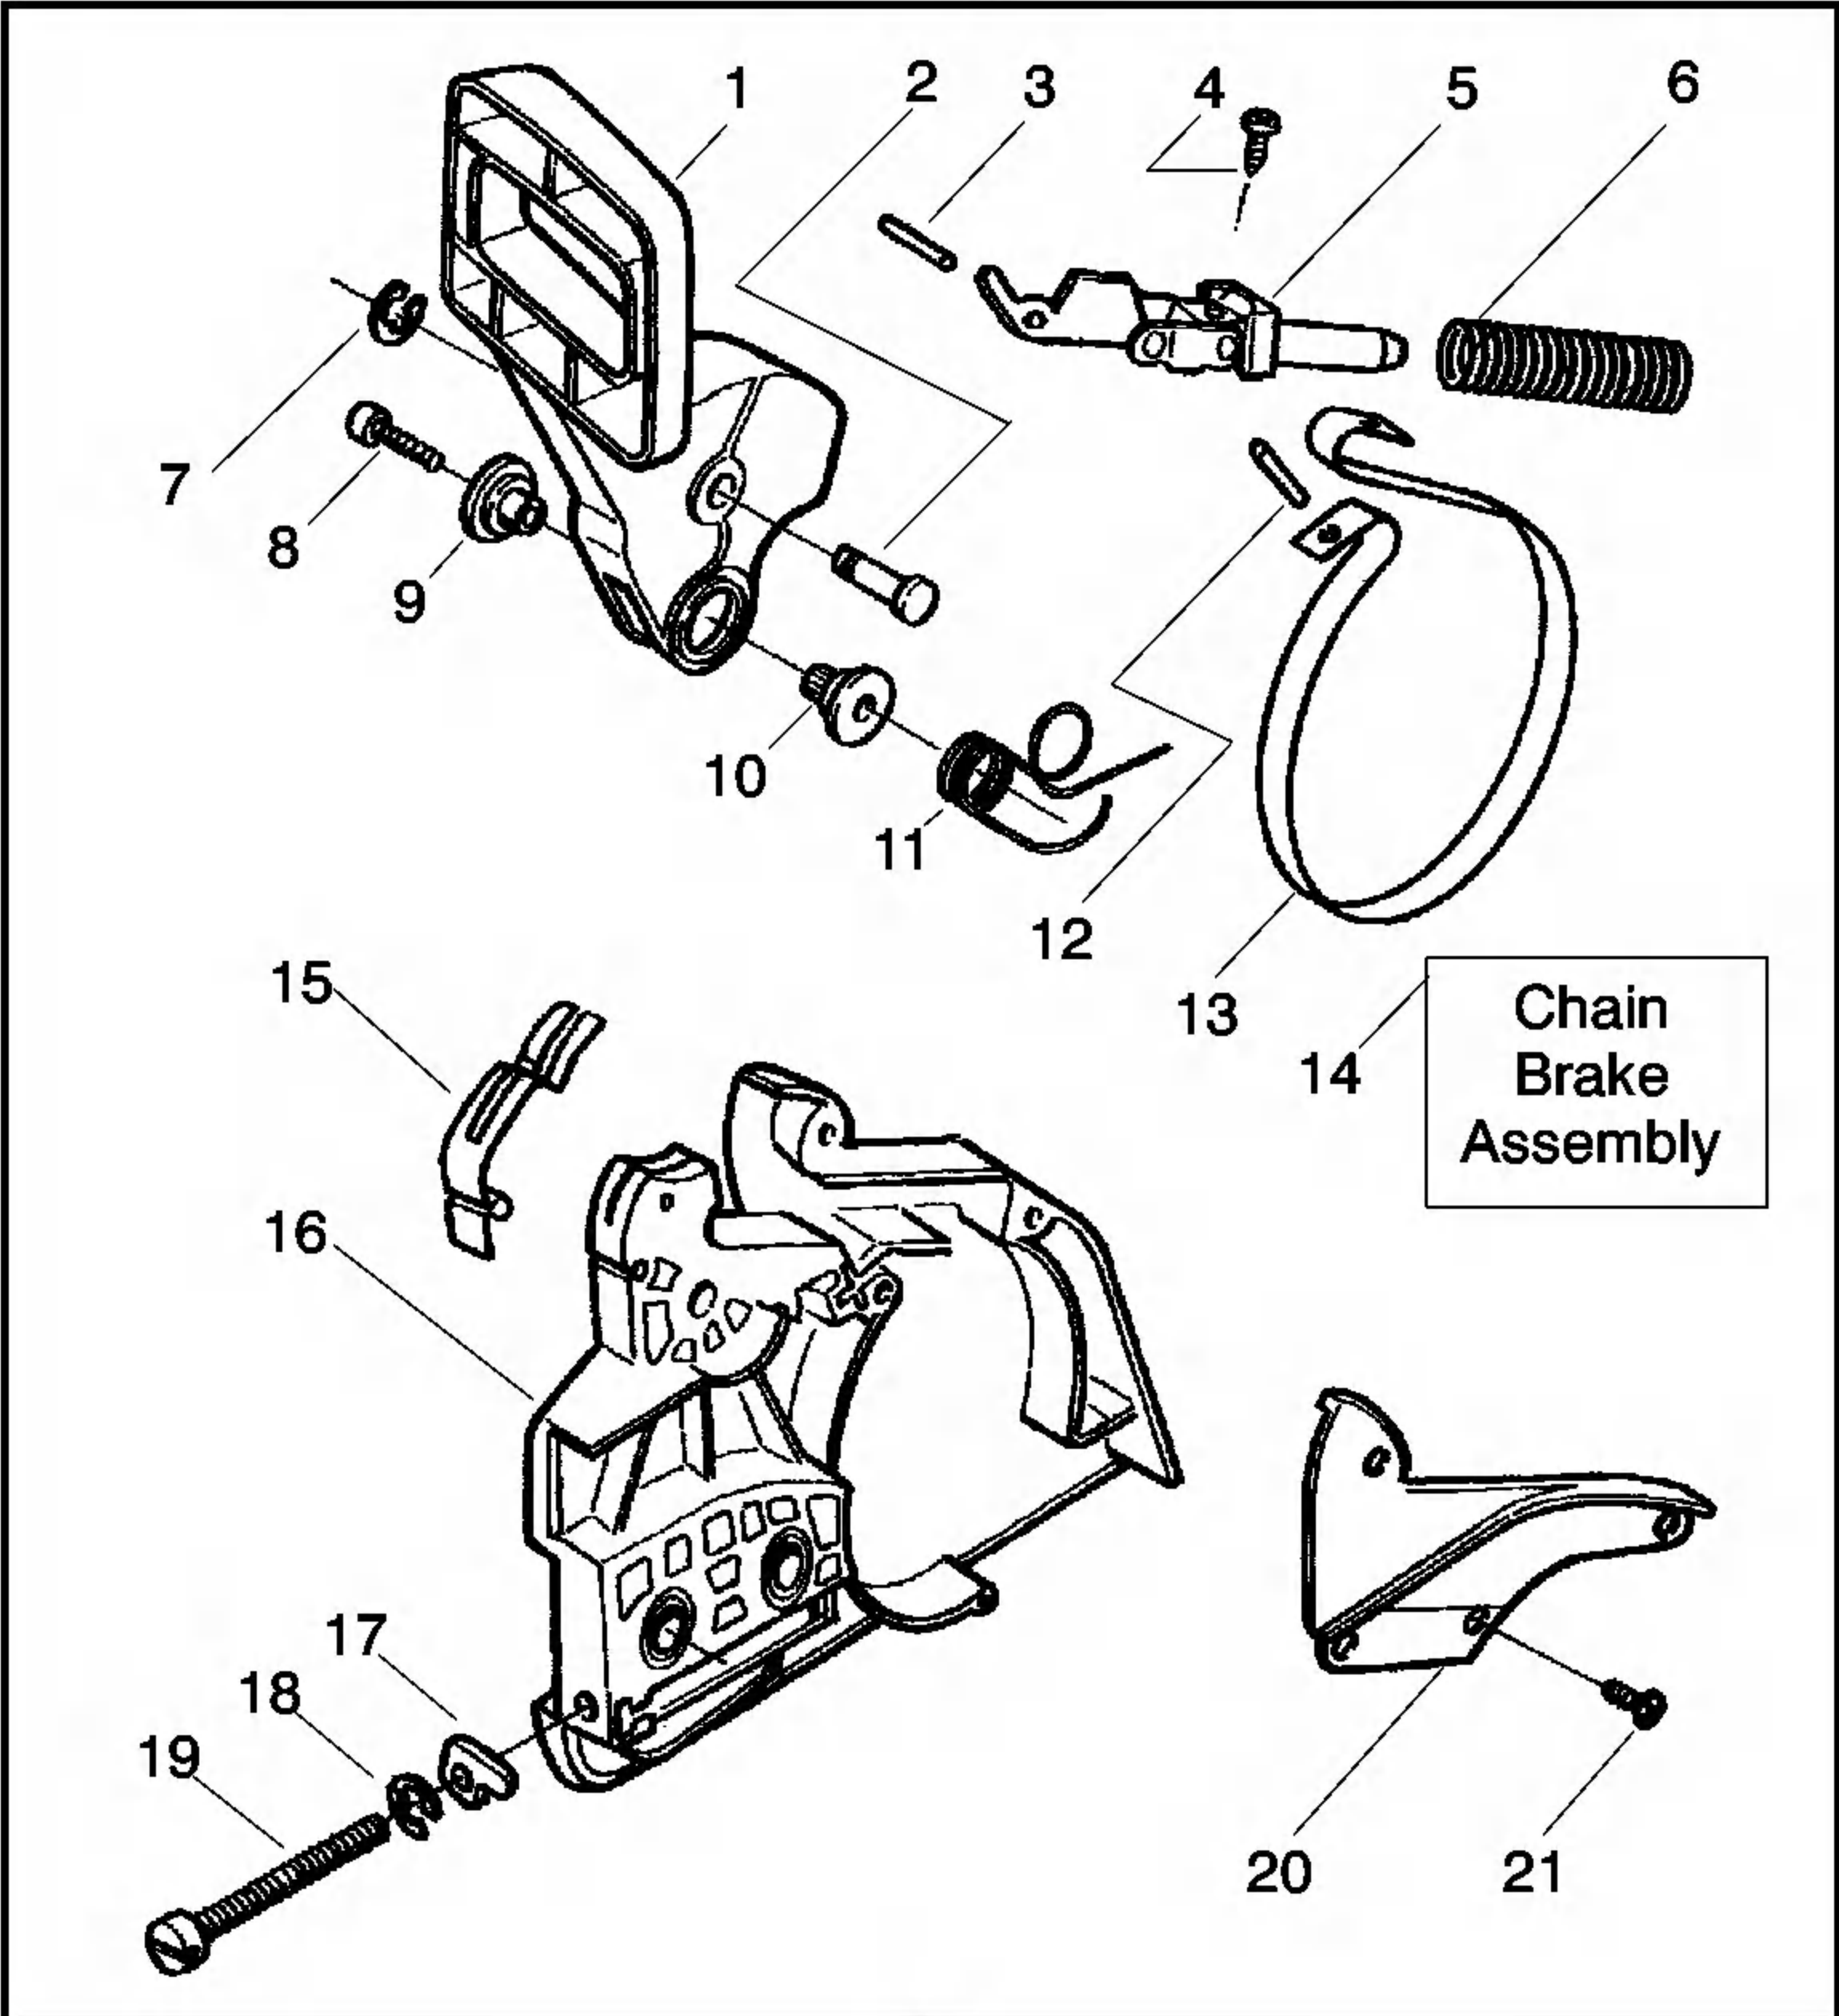

PARTS LIST NO. 530165405		Husqvarna® PARTS LIST	CHAIN SAW MODEL(s) 137 Export
DATE 09/18/06	Replaces 530165405 - 05/19/06		Note: Illustration may differ from actual model due to design changes

A

Kit - Carburetor Assembly No. 530071987 - Zama W-29

✓ = NEW PART NUMBER FOR THIS IPL

● = THESE PARTS ARE ILLUSTRATED FOR CLARITY. ORDER COMPLETE ASSEMBLY.

PARTS LIST NO. 530165405		Husqvarna® PARTS LIST	CHAIN SAW MODEL(s) 137 Export
DATE 09/18/06	Replaces 530165405 - 05/19/06		NOTE: Illustration may differ from actual model due to design changes

✓ = NEW PART NUMBER FOR THIS IPL

★ = REFER TO THE SERVICE REFERENCE INDICATED FOR MORE INFORMATION. (LOCATED AT END OF IPL)

D

WARNING

All repairs, adjustments and maintenance not described in the Operator's Manual must be performed by qualified service personnel.

PARTS LIST NO.

530165405

Husqvarna® PARTS LIST

CHAIN SAW MODEL(s)

137 Export

DATE

09/18/06

Replaces