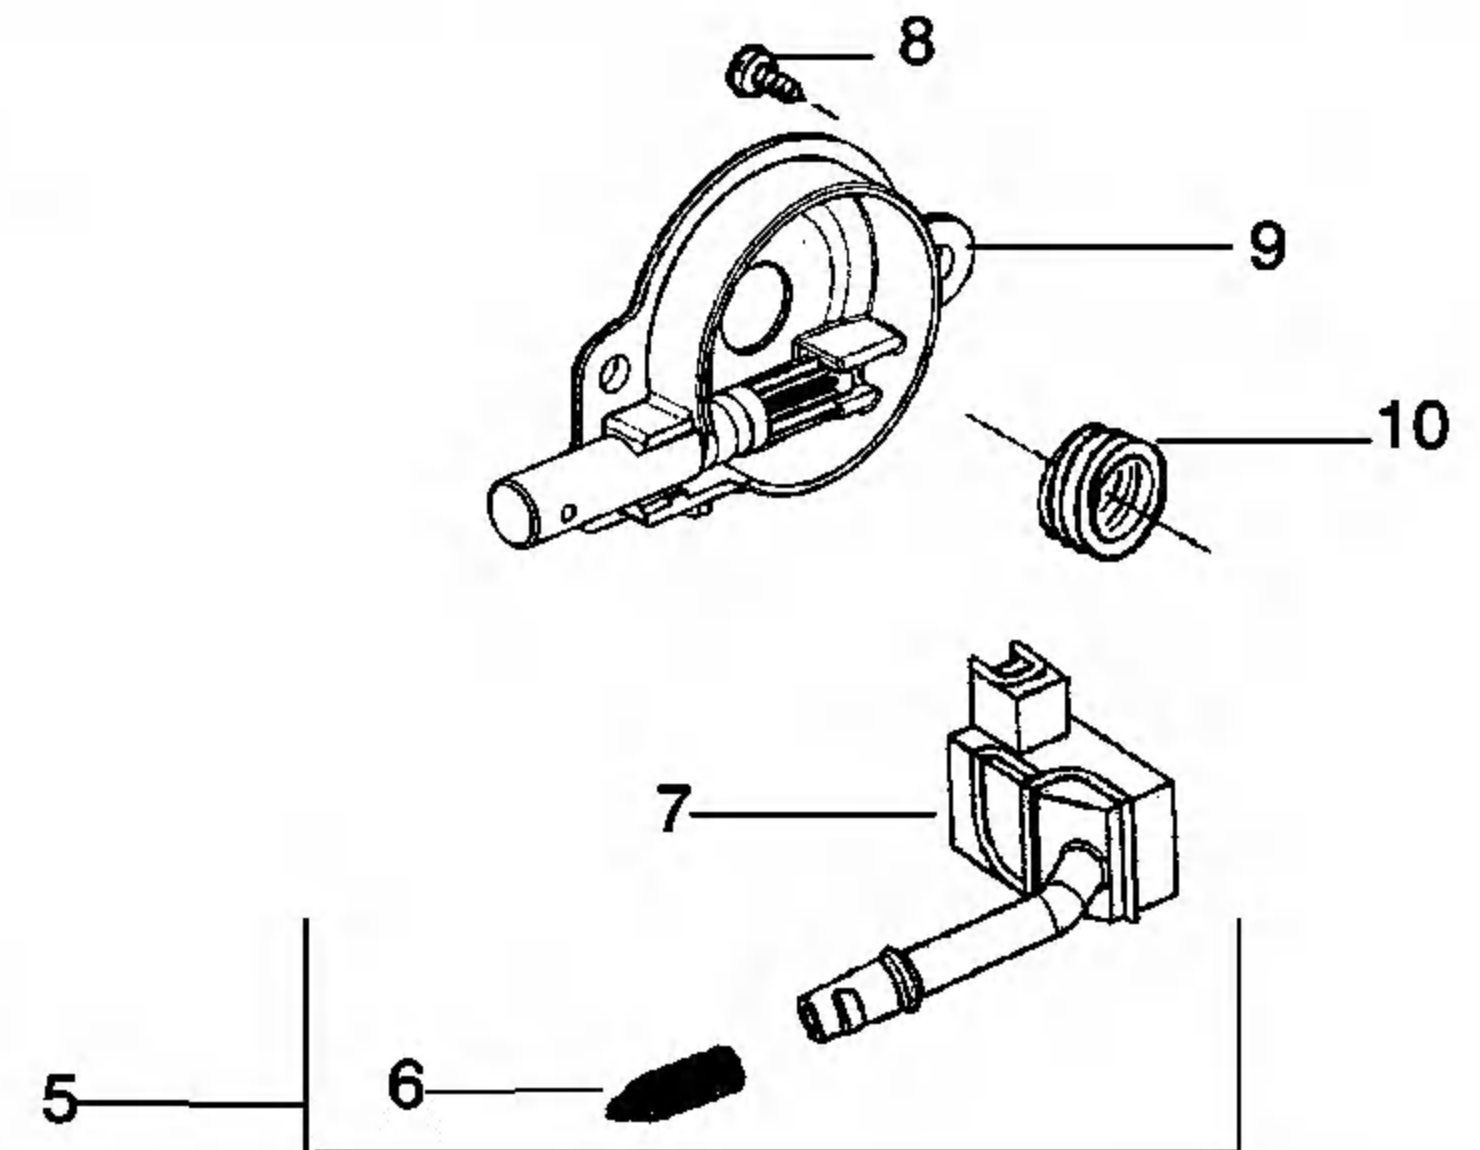

PARTS LIST NO. 530165405		Husqvarna® PARTS LIST	CHAIN SAW MODEL(s) 137 Export
DATE 09/18/06	Replaces 530165405 - 05/19/06		Note: Illustration may differ from actual model due to design changes

A

Kit - Carburetor Assembly No. 530071987 - Zama W-29

✓ = NEW PART NUMBER FOR THIS IPL

● = THESE PARTS ARE ILLUSTRATED FOR CLARITY. ORDER COMPLETE ASSEMBLY.

PARTS LIST NO. 530165405		Husqvarna® PARTS LIST	CHAIN SAW MODEL(s) 137 Export
DATE 09/18/06	Replaces 530165405 - 05/19/06		NOTE: Illustration may differ from actual model due to design changes

✓ = NEW PART NUMBER FOR THIS IPL

★ = REFER TO THE SERVICE REFERENCE INDICATED FOR MORE INFORMATION. (LOCATED AT END OF IPL)

D

WARNING

All repairs, adjustments and maintenance not described in the Operator's Manual must be performed by qualified service personnel.

PARTS LIST NO.

530165405

Husqvarna® PARTS LIST

CHAIN SAW MODEL(s)

137 Export

DATE

09/18/06

Replaces