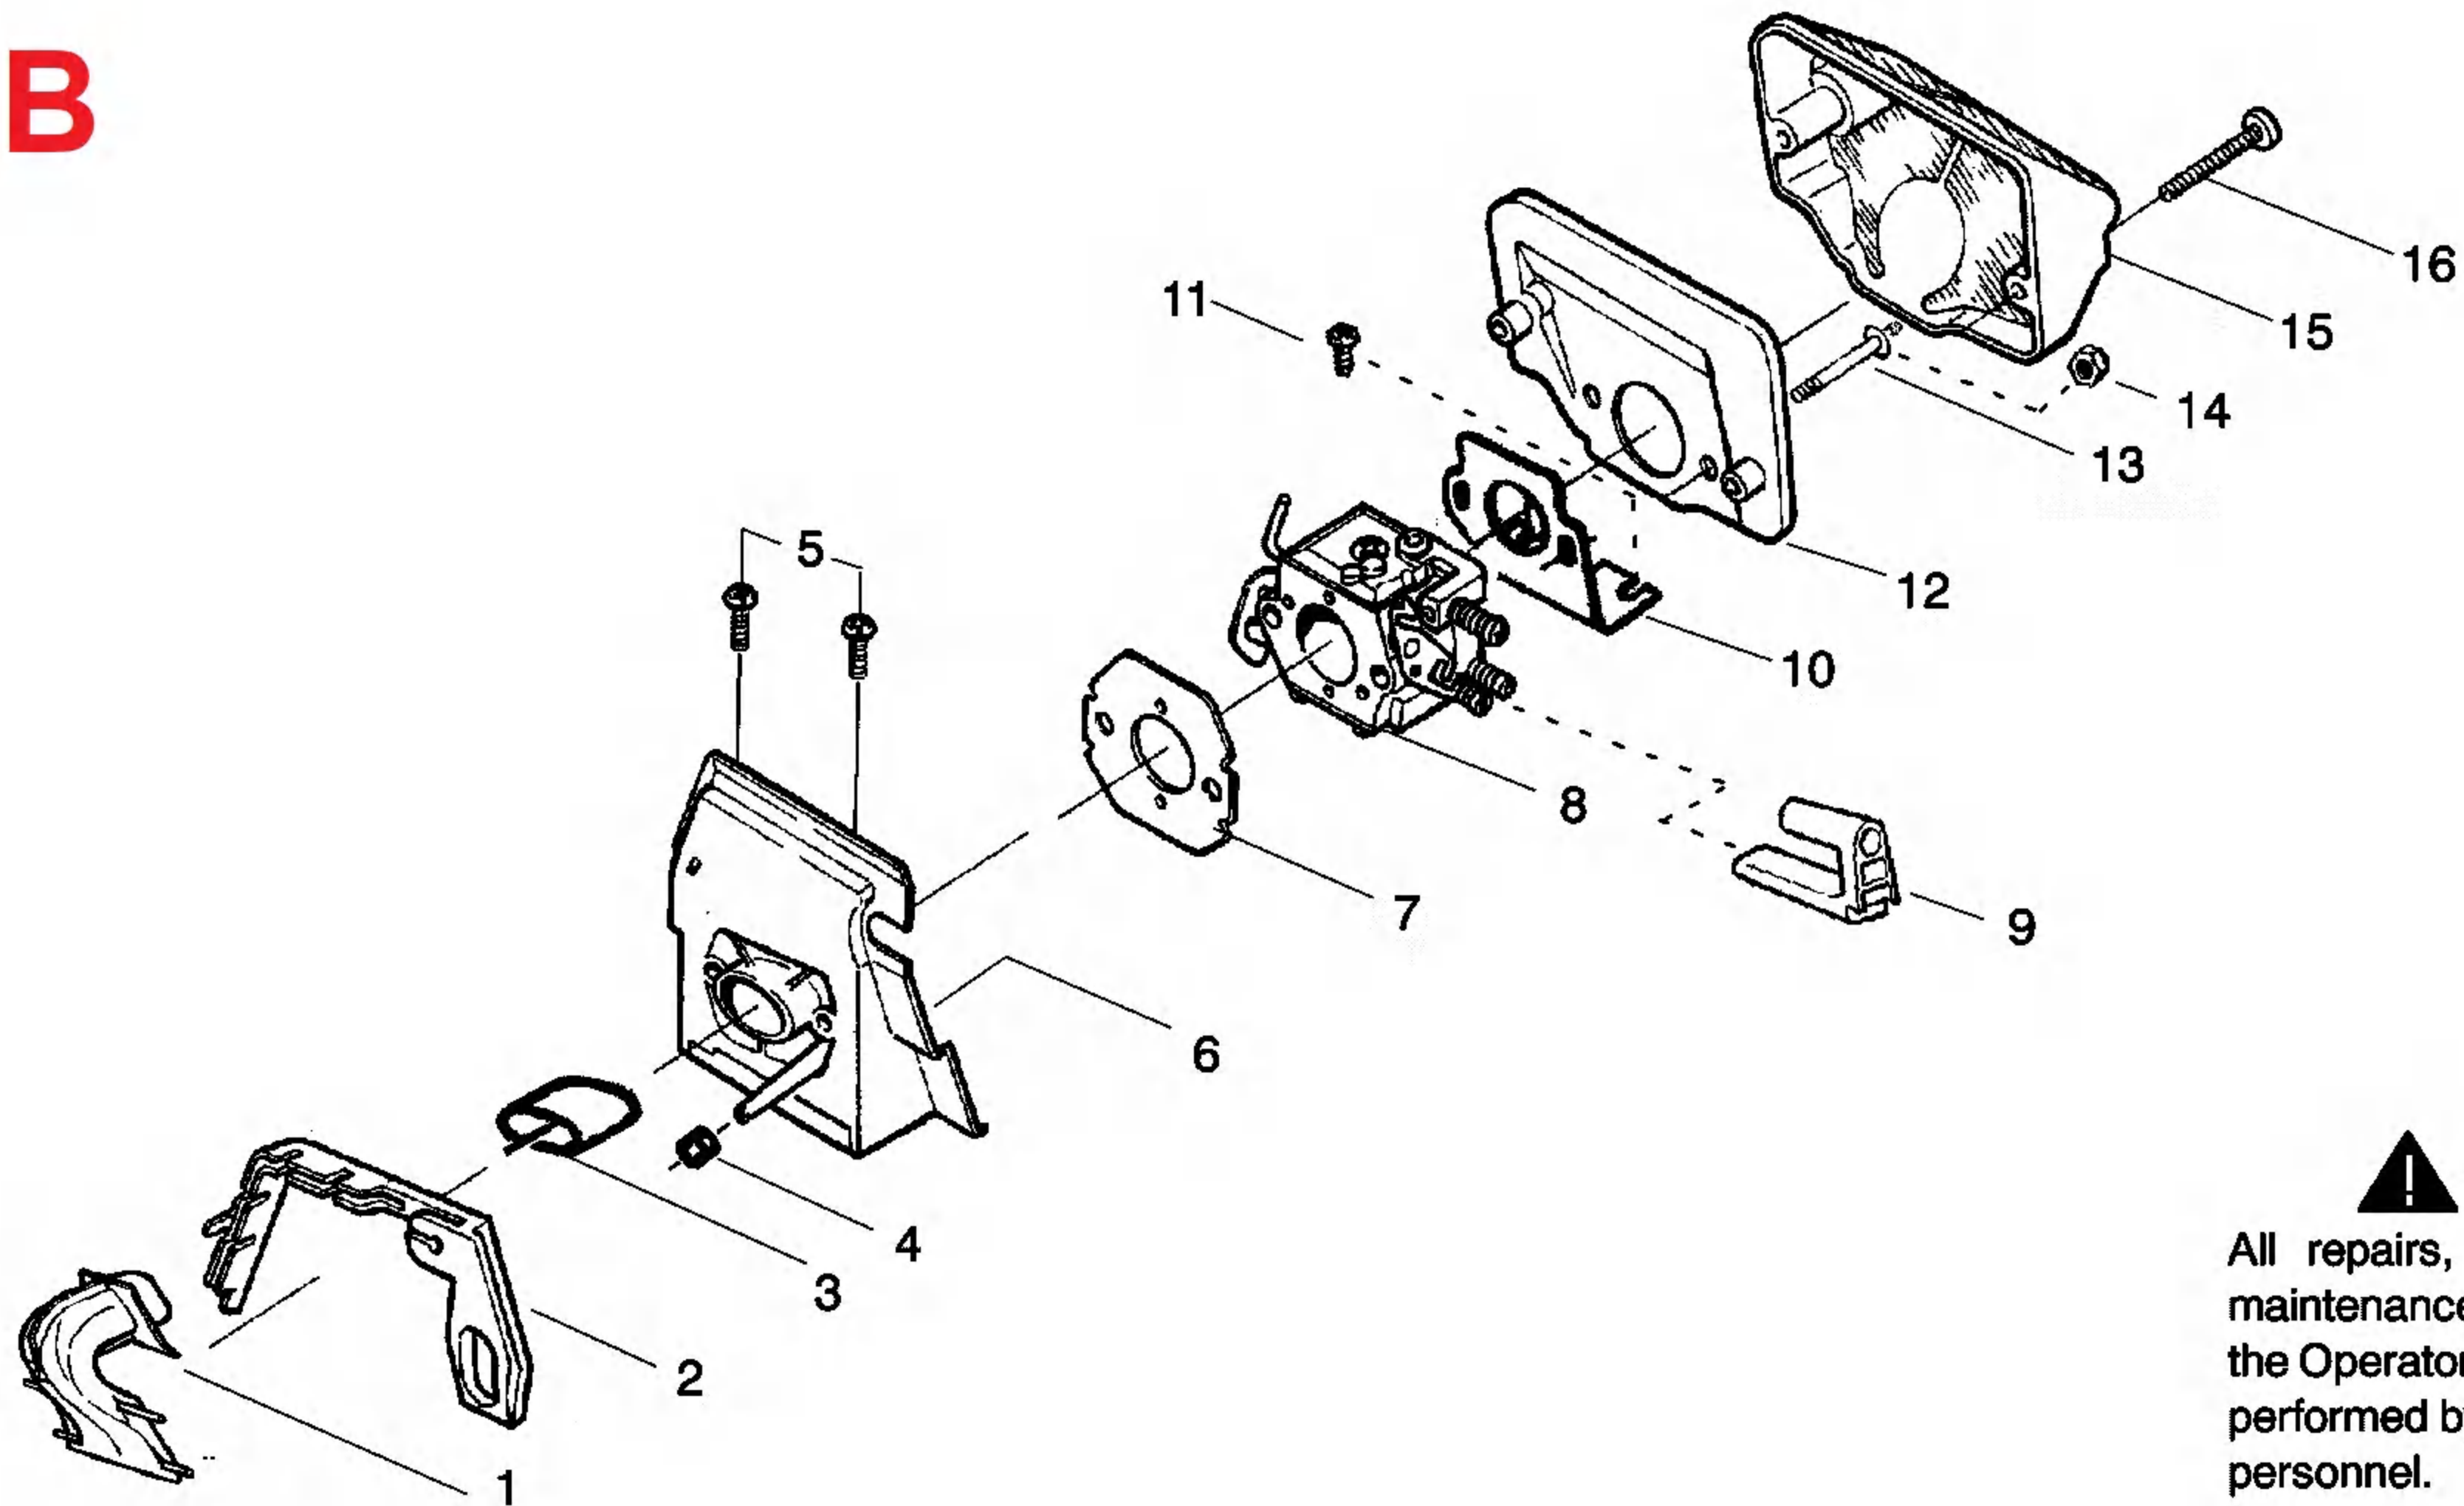

B

WARNING

All repairs, adjustments and maintenance not described in the Operator's Manual must be performed by qualified service personnel.