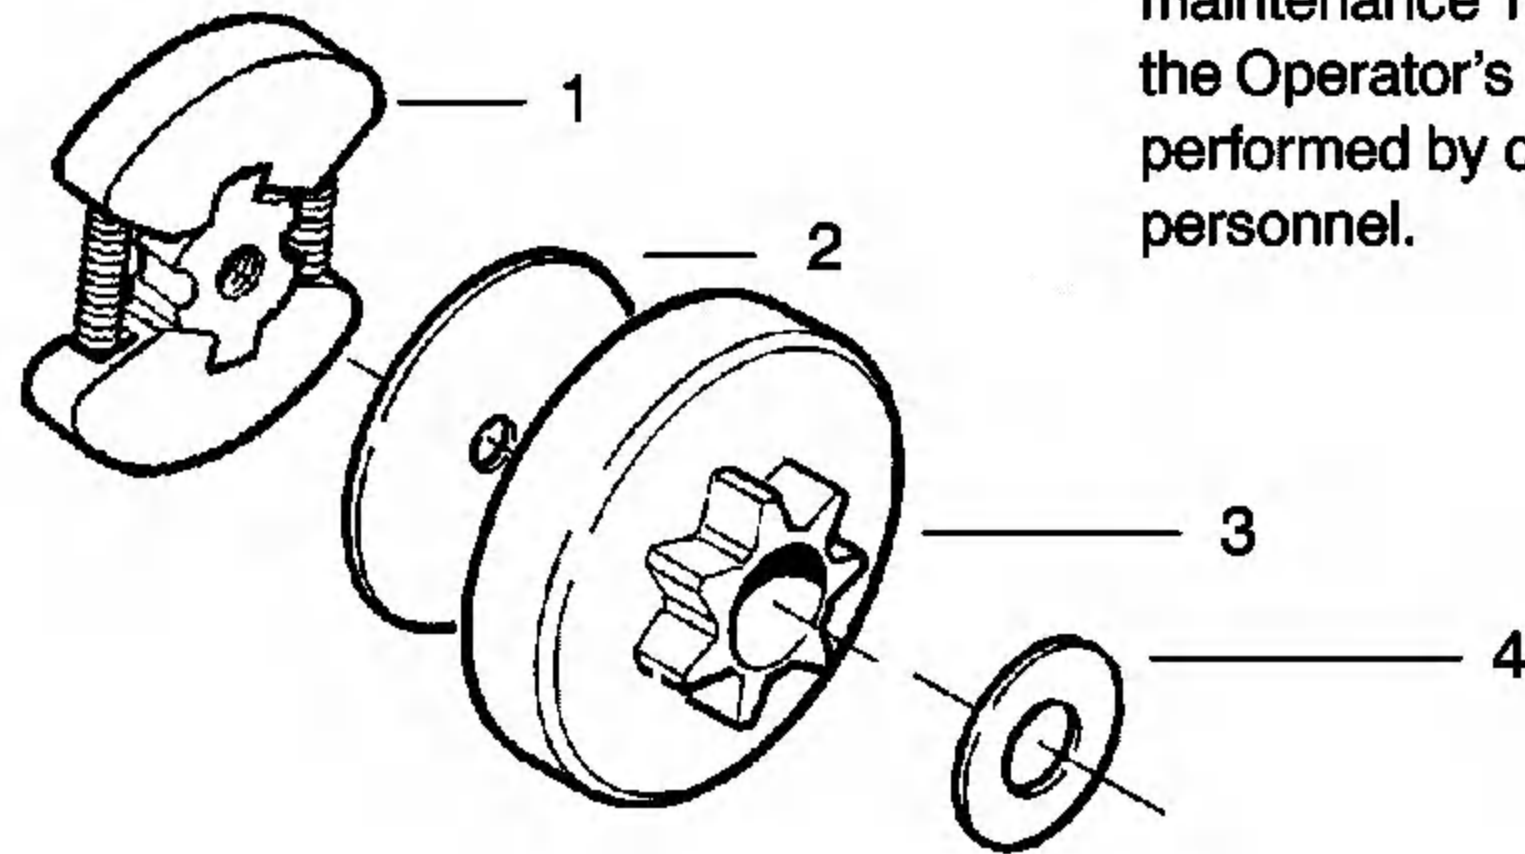

PARTS LIST NO. 530165405		Husqvarna® PARTS LIST	CHAIN SAW MODEL(s) 137 Export
DATE 09/18/06	Replaces 530165405 - 05/19/06		Note: Illustration may differ from actual model due to design changes

A

Kit - Carburetor Assembly No. 530071987 - Zama W-29

✓ = NEW PART NUMBER FOR THIS IPL

● = THESE PARTS ARE ILLUSTRATED FOR CLARITY. ORDER COMPLETE ASSEMBLY.

PARTS LIST NO. 530165405		Husqvarna® PARTS LIST	CHAIN SAW MODEL(s) 137 Export
DATE 09/18/06	Replaces 530165405 - 05/19/06		NOTE: Illustration may differ from actual model due to design changes

✓ = NEW PART NUMBER FOR THIS IPL

★ = REFER TO THE SERVICE REFERENCE INDICATED FOR MORE INFORMATION. (LOCATED AT END OF IPL)

D

WARNING

All repairs, adjustments and maintenance not described in the Operator's Manual must be performed by qualified service personnel.

PARTS LIST NO.

530165405

Husqvarna® PARTS LIST

CHAIN SAW MODEL(s)

137 Export

DATE

09/18/06

Replaces