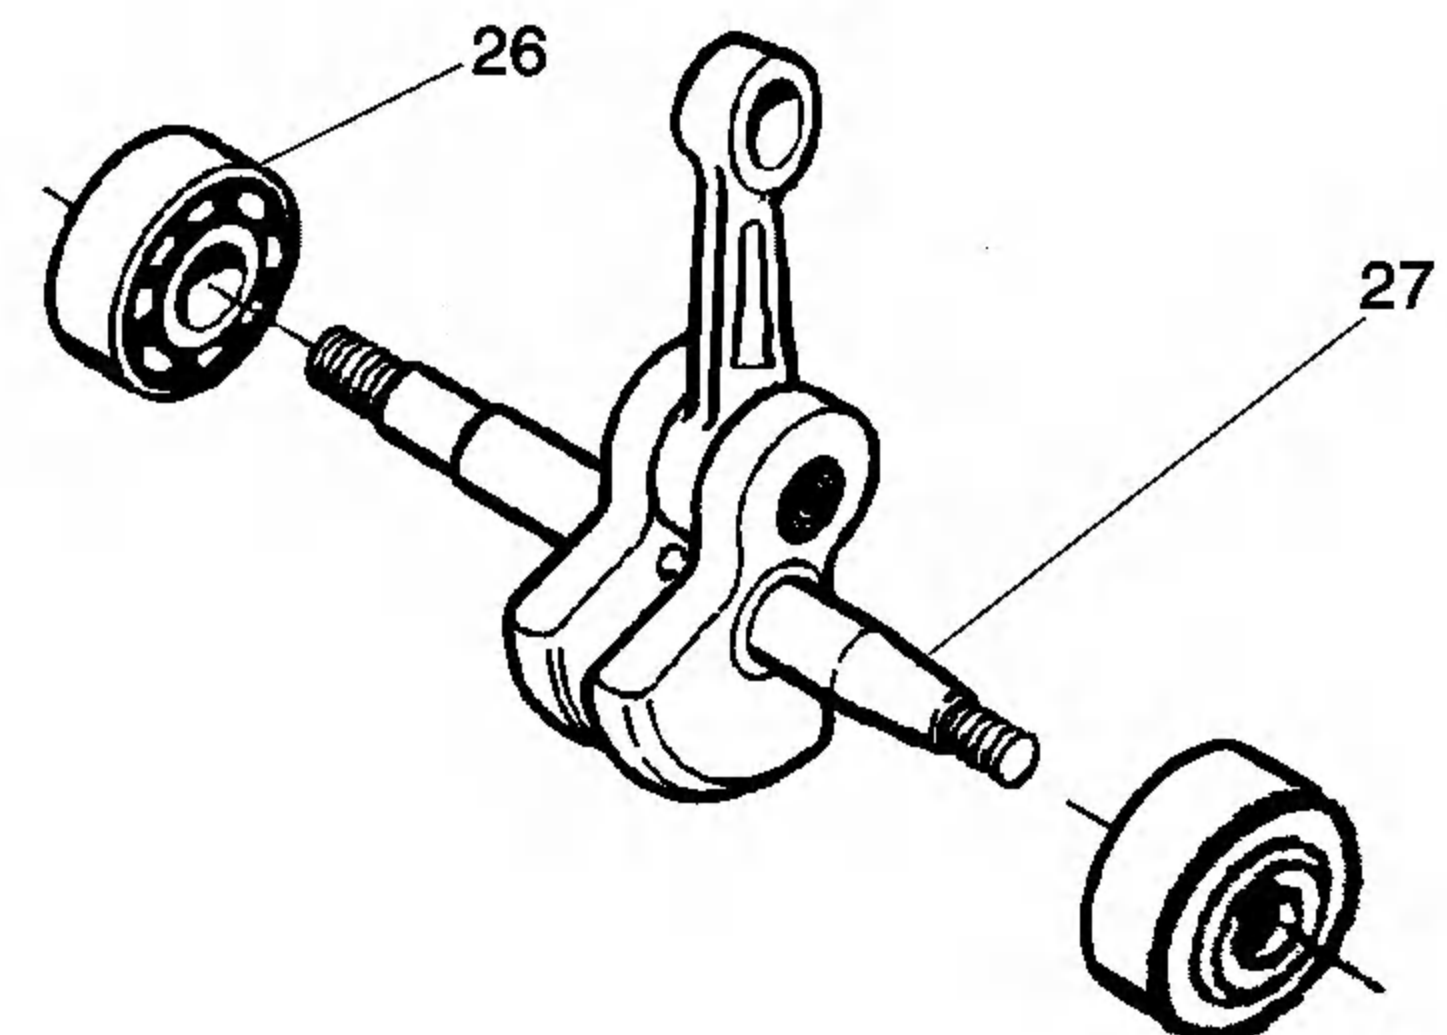

PARTS LIST NO. 530165405		Husqvarna® PARTS LIST	CHAIN SAW MODEL(s) 137 Export
DATE 09/18/06	Replaces 530165405 - 05/19/06		Note: Illustration may differ from actual model due to design changes

A

Kit - Carburetor Assembly No. 530071987 - Zama W-29

✓ = NEW PART NUMBER FOR THIS IPL

● = THESE PARTS ARE ILLUSTRATED FOR CLARITY. ORDER COMPLETE ASSEMBLY.

PARTS LIST NO. 530165405		Husqvarna® PARTS LIST	CHAIN SAW MODEL(s) 137 Export
DATE 09/18/06	Replaces 530165405 - 05/19/06		NOTE: Illustration may differ from actual model due to design changes

PARTS LIST NO.

530165405

Husqvarna® PARTS LIST

CHAIN SAW MODEL(s)

137 Export

DATE

09/18/06

Replaces