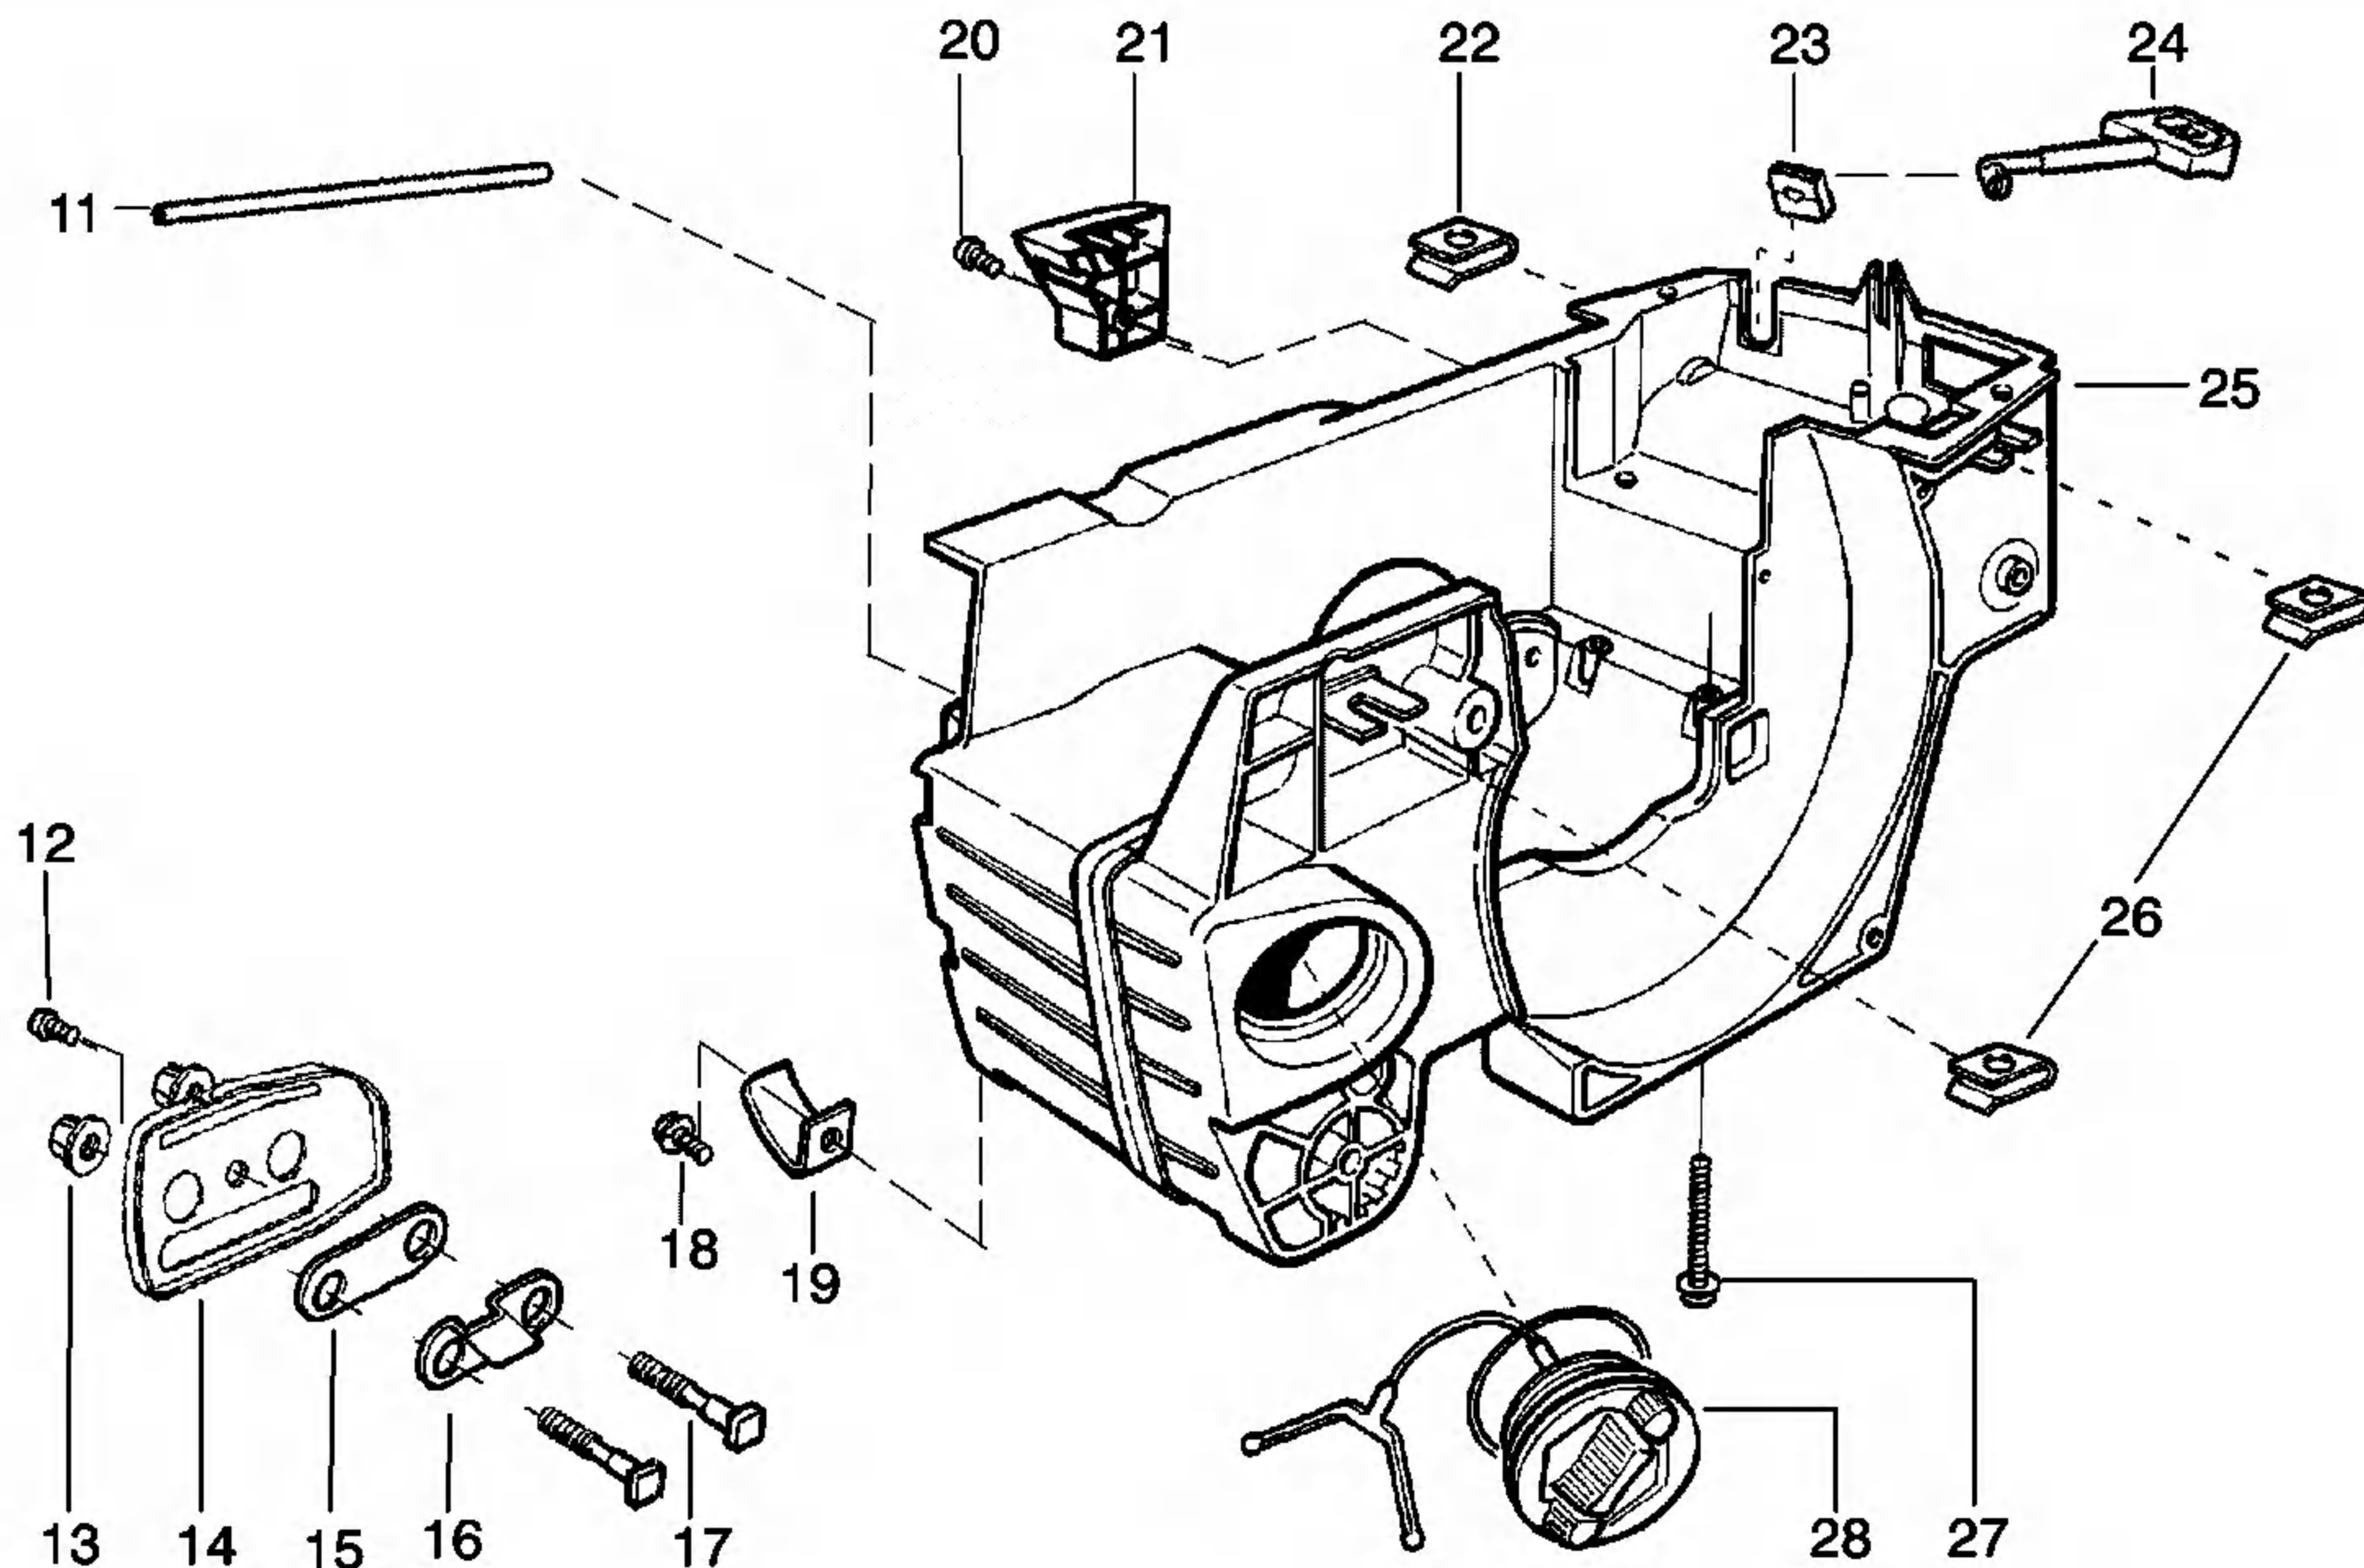

PARTS LIST NO. 530165405		Husqvarna® PARTS LIST	CHAIN SAW MODEL(s) 137 Export
DATE 09/18/06	Replaces 530165405 - 05/19/06		Note: Illustration may differ from actual model due to design changes

A

Kit - Carburetor Assembly No. 530071987 - Zama W-29

✓ = NEW PART NUMBER FOR THIS IPL

● = THESE PARTS ARE ILLUSTRATED FOR CLARITY. ORDER COMPLETE ASSEMBLY.

PARTS LIST NO. 530165405		Husqvarna® PARTS LIST	CHAIN SAW MODEL(s) 137 Export
DATE 09/18/06	Replaces 530165405 - 05/19/06		NOTE: Illustration may differ from actual model due to design changes

PARTS LIST NO.

530165405

Husqvarna® PARTS LIST

CHAIN SAW MODEL(s)

137 Export

DATE

09/18/06

Replaces