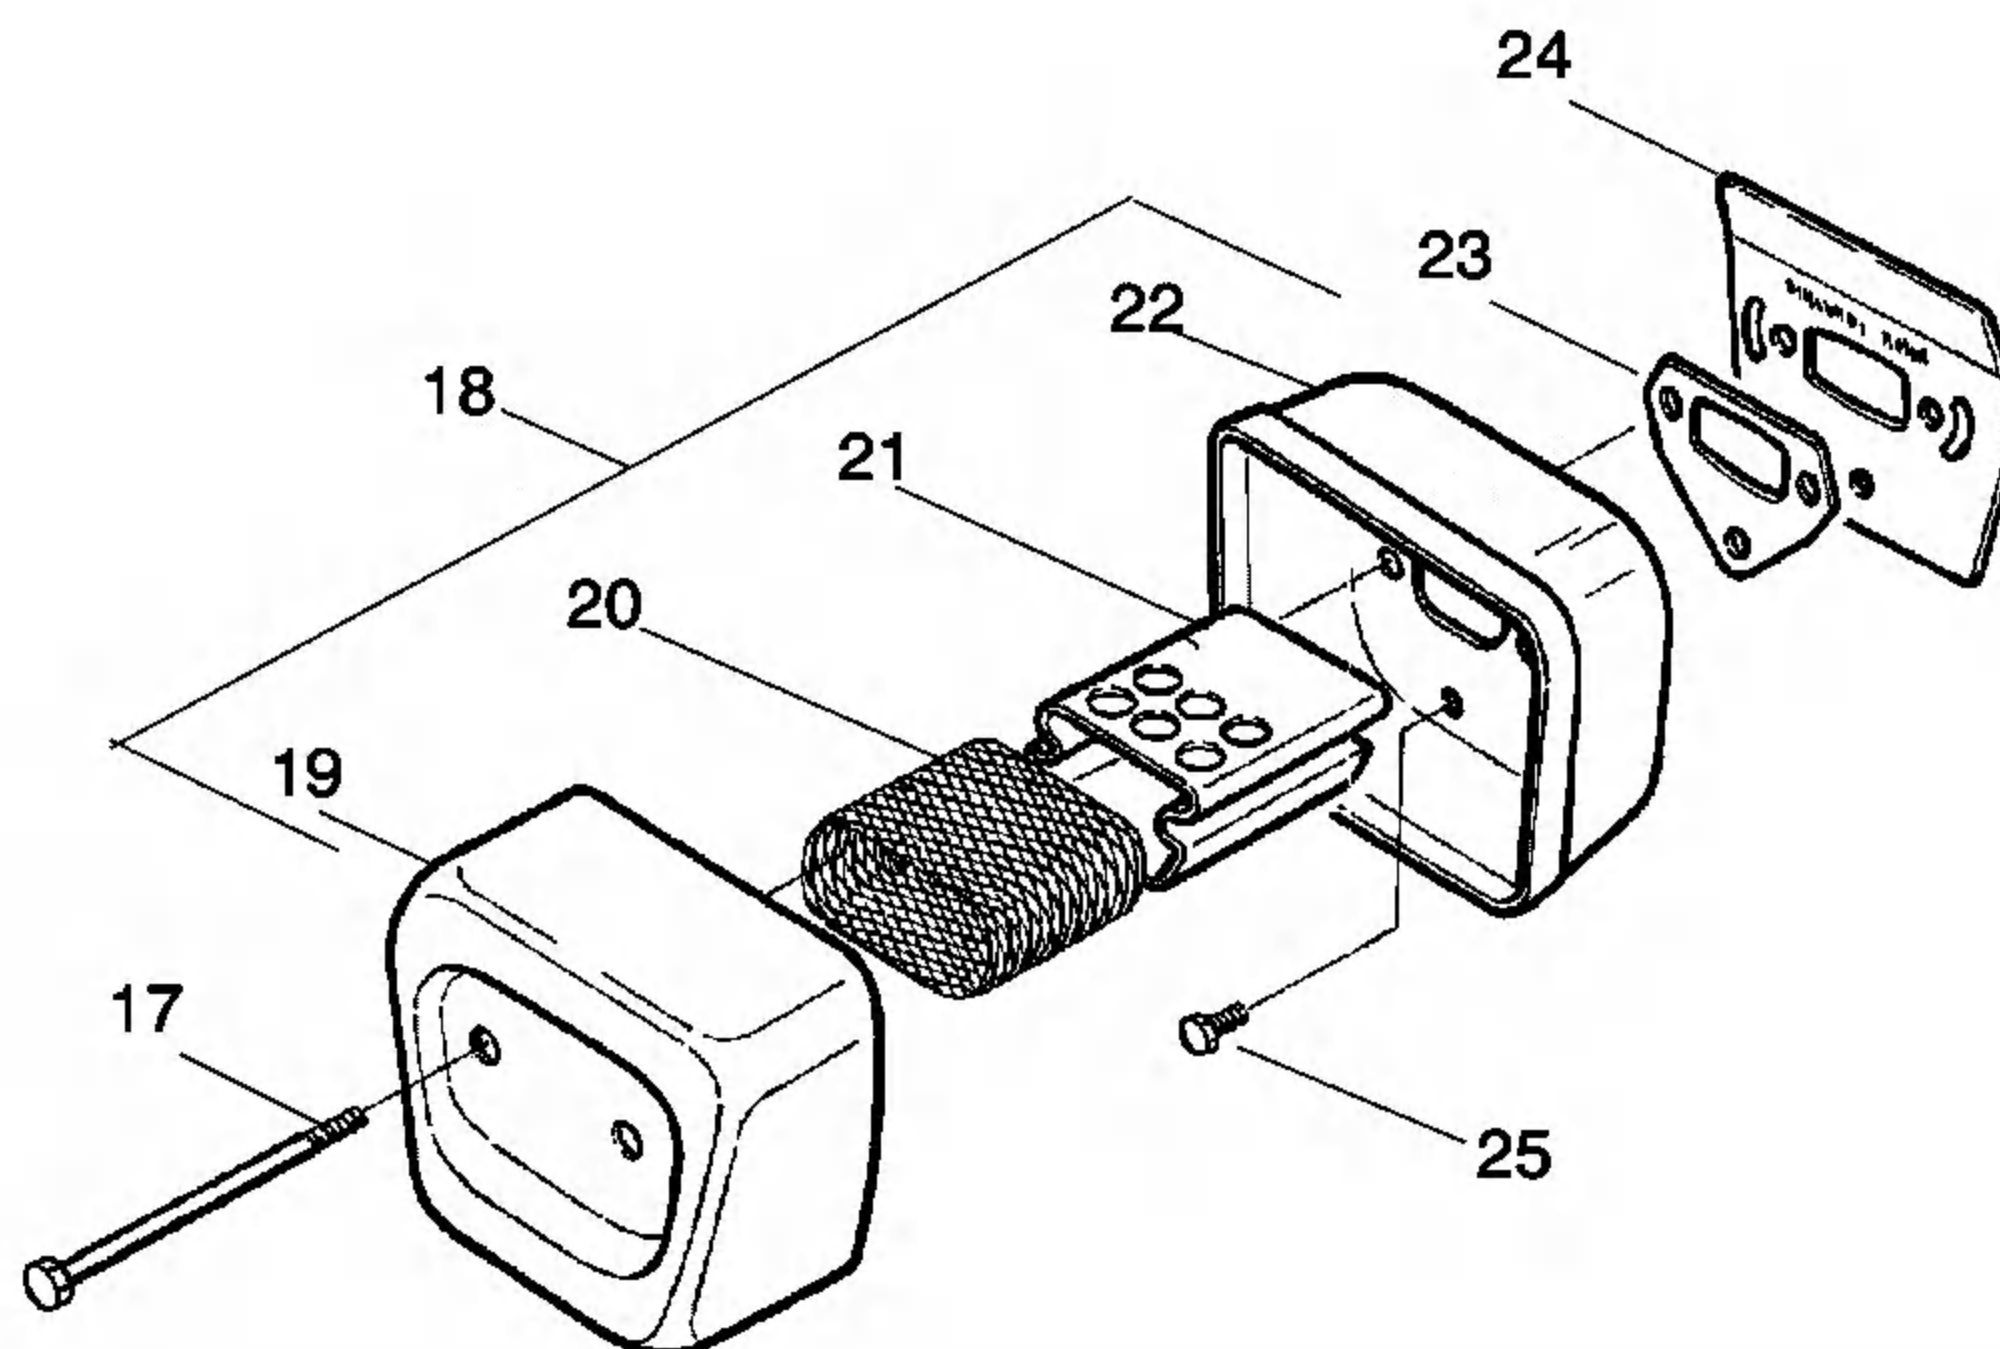

PARTS LIST NO. 530165405		Husqvarna® PARTS LIST	CHAIN SAW MODEL(s) 137 Export
DATE 09/18/06	Replaces 530165405 - 05/19/06		Note: Illustration may differ from actual model due to design changes

A

Kit - Carburetor Assembly No. 530071987 - Zama W-29

✓ = NEW PART NUMBER FOR THIS IPL

● = THESE PARTS ARE ILLUSTRATED FOR CLARITY. ORDER COMPLETE ASSEMBLY.

PARTS LIST NO. 530165405		Husqvarna® PARTS LIST	CHAIN SAW MODEL(s) 137 Export
DATE 09/18/06	Replaces 530165405 - 05/19/06		NOTE: Illustration may differ from actual model due to design changes