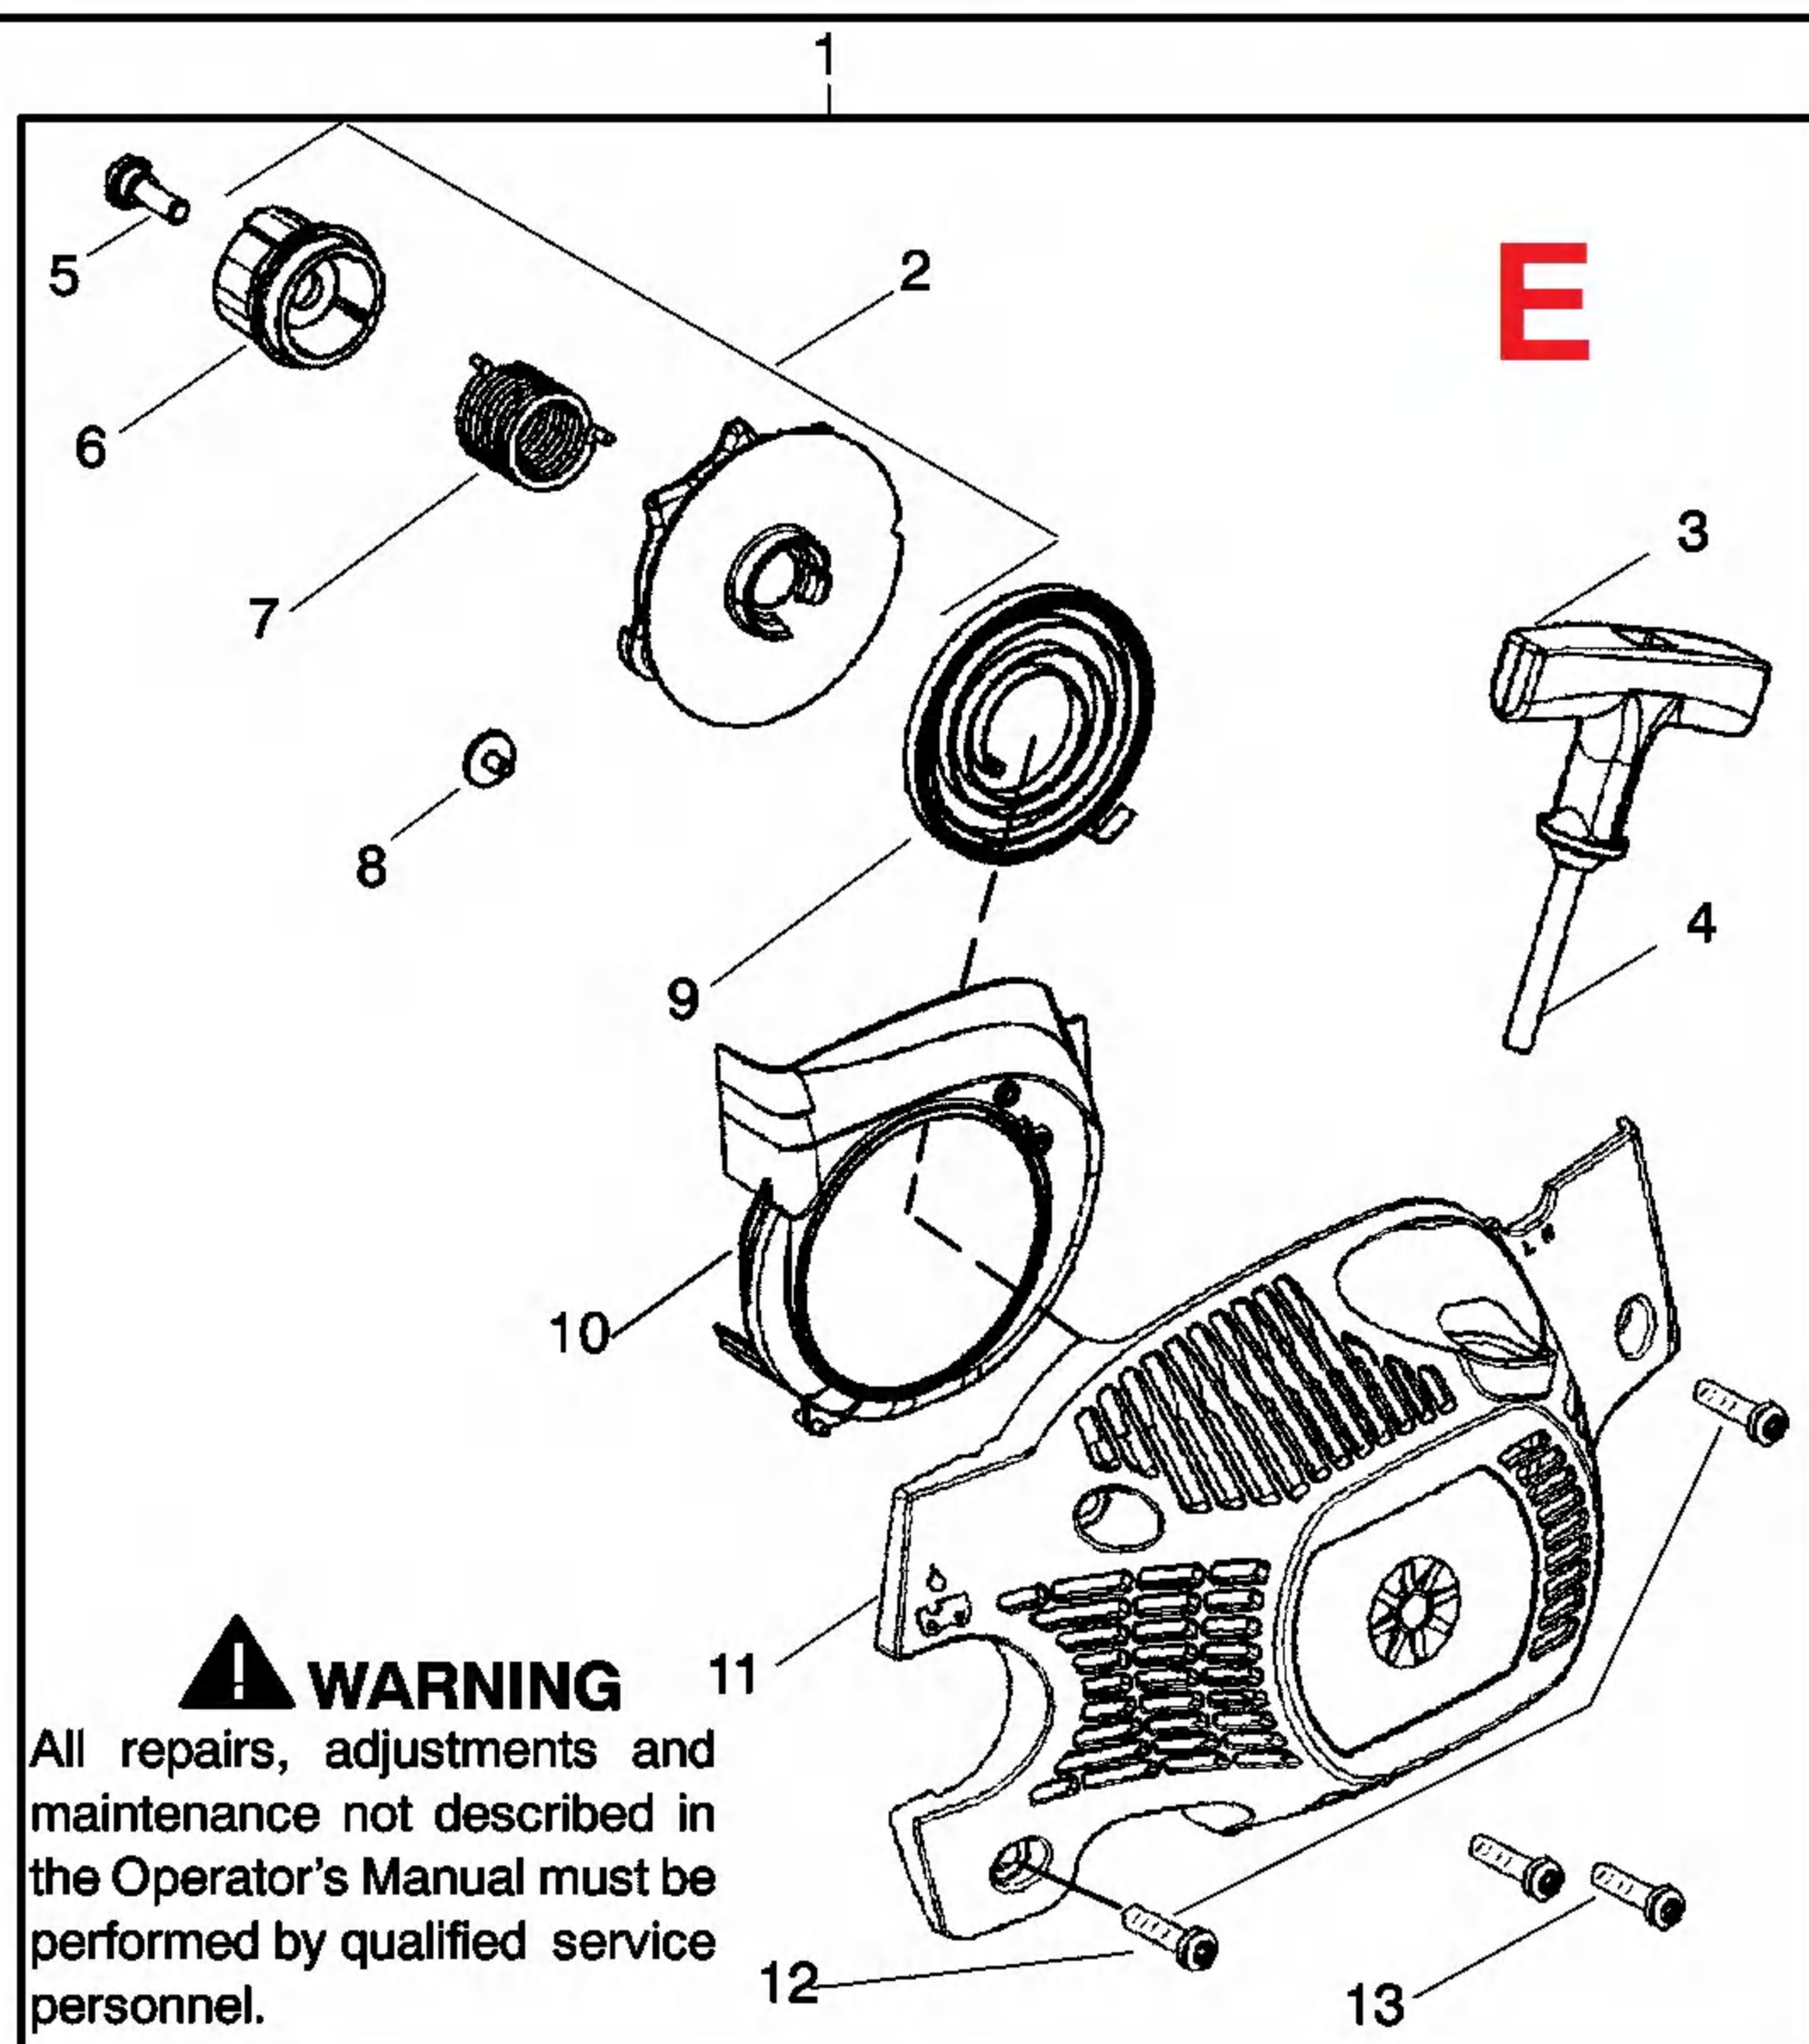

PARTS LIST NO.

530165405

Husqvarna® PARTS LIST

CHAIN SAW MODEL(s)

137 Export

DATE

09/18/06

Replaces

530165405 - 05/19/06

Note: Illustration may differ from actual model due to design changes

PAGE NO.

4

⚠ WARNING
All repairs, adjustments and maintenance not described in the Operator's Manual must be performed by qualified service personnel.