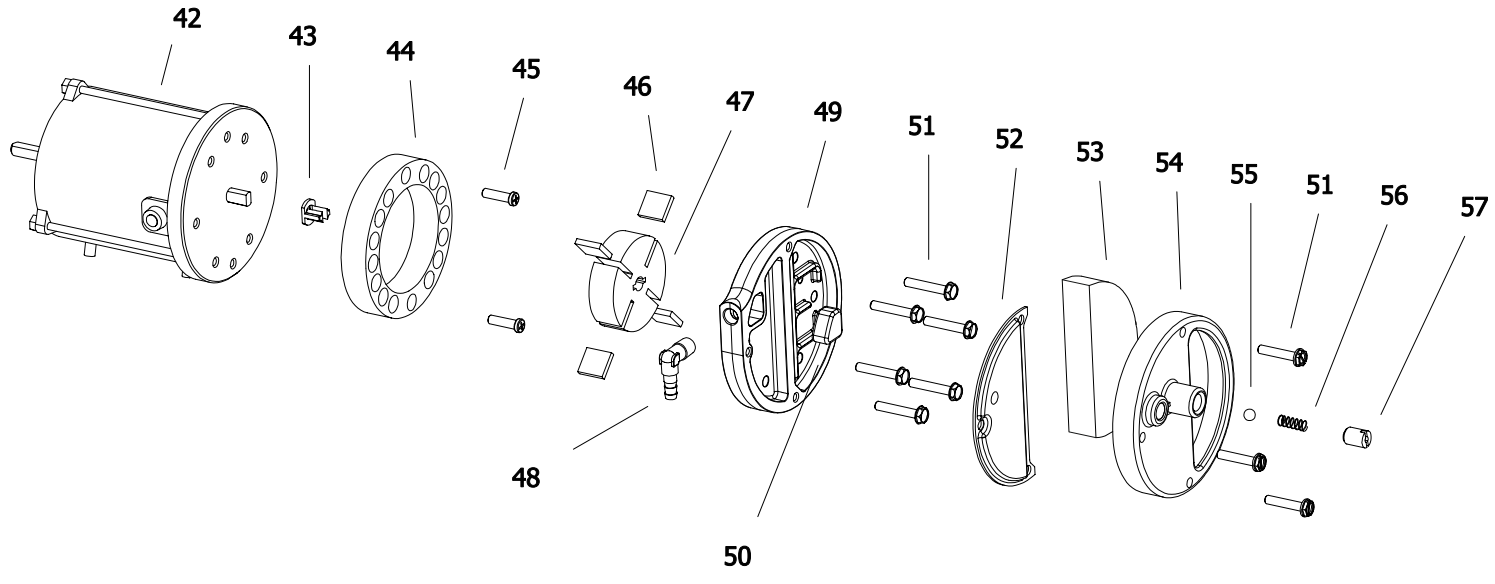

# B 65 CEL MODEL 2012

UNIT 2

ILLUSTRATED PARTS BREAKDOWN

**A**

From Serial Number: 32104294

Rev A - May 2012

## 4103.925 WHEEL KIT